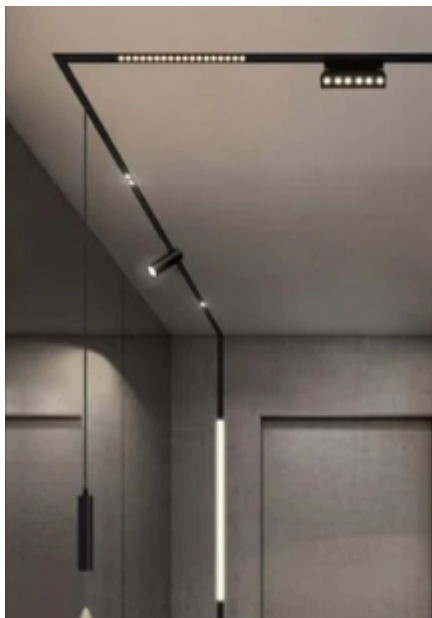

Modern lighting for home...