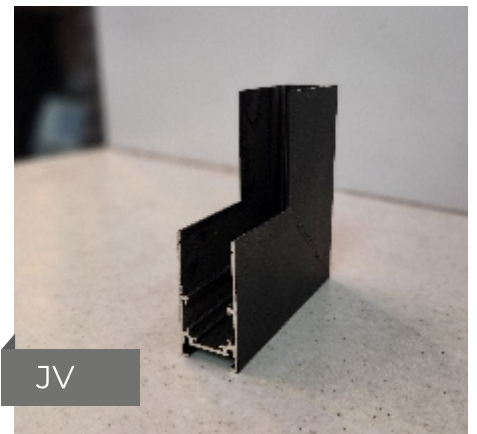

Body Color: Black | Voltage: 220V AC DC48V | Material: Aluminium Alloy | Thickness: 1.5mm

MT - TR203 SURFACE TRACK CHANNEL

TR

JS

JV

Size	Dimension (mm)	Price
1M	1000 x 53 x 26	₹ 1400
2M	2000 x 53 x 26	₹ 2800
3M	3000 x 53 x 26	₹ 4200