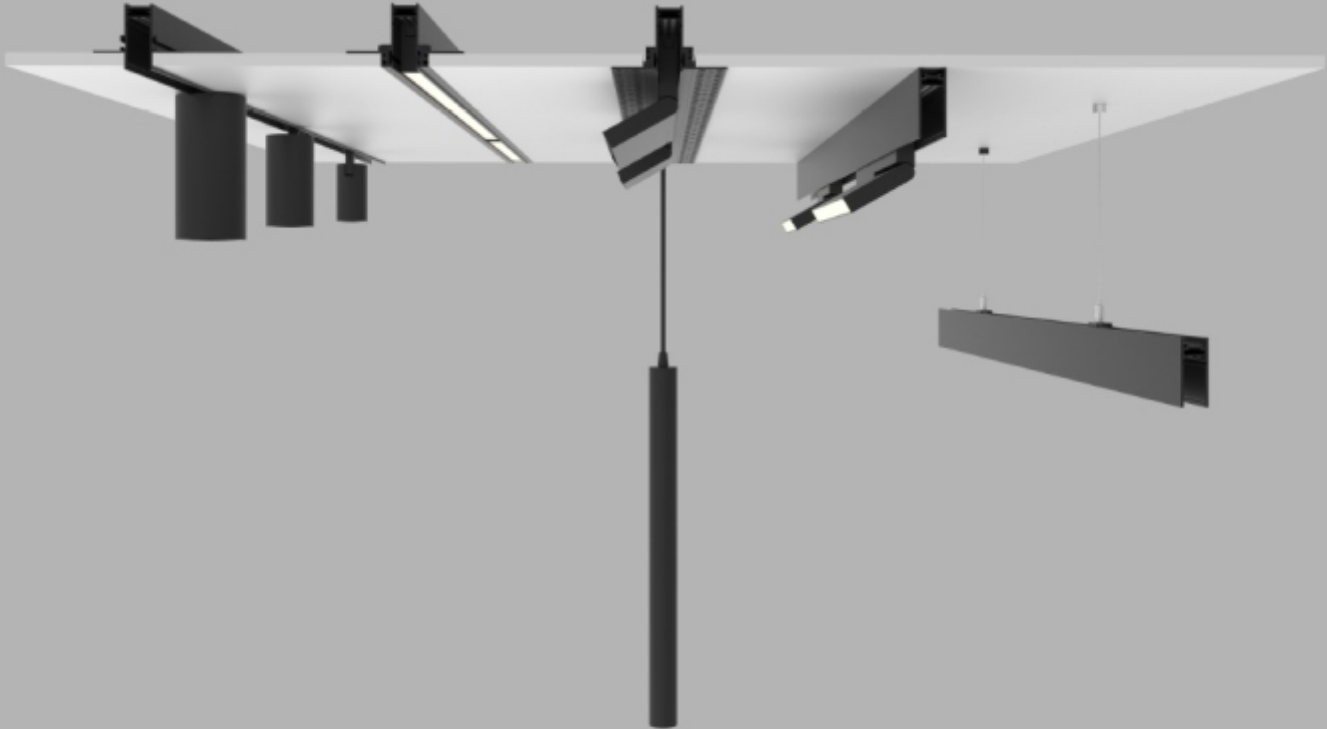

FANCY LIGHT

MAGNETIC TRACK LIGHTING

NORMAL & ULTRA THIN

MAGNETIC CHANNEL

Modern LED lighting for Home Decoration.

* July 2024 *edition*

MAGNETIC TRACK LIGHTING

RECESSED, SURFACE
& HANGING.

Specification:

Body:	Black
Voltage:	220V AC DC48V
Material:	Aluminium Alloy
LED:	Osram
Lumens:	110/Watt

MT02 - 20S COB LINEAR GRILL LIGHT

Watt	Size (L x W x H)	6K 4K 3K	3CCT	Tilt
6W	115 x 22 x 25 mm	₹ 575	₹ 690	360°
12W	223 x 22 x 25 mm	₹ 875	₹ 1050	360°
18W	331 x 22 x 25mm	₹ 1325	₹ 1590	360°
24W	439 x 22 x 25 mm	₹ 1600	₹	360°
30W	547 x 22 x 25mm	₹ 2010	₹	360°