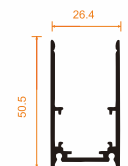

Body Color: Black | Voltage: 220V AC DC48V | Material: Aluminium Alloy | Thickness: 1.5mm