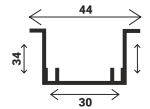

Specification:

Body:	Black
Voltage:	220V AC DC48V
Material:	Aluminium Alloy
LED:	Osram
Lumens:	110/Watt

MG TR05 RECESSED TRACK

MG TR06 CONNECTOR

Length	Size (W x H)	Weight	₹ Price	TR06 (202) Horizontal Track Connector ₹ 500
1 MTR	1000 x 30 x 34 mm	700 gm	₹ 1400	
2 MTR	2000 x 30 x 34 mm	1400 gm	₹ 2800	
3 MTR	3000 x 30 x 34 mm	2100 gm	₹ 4200	