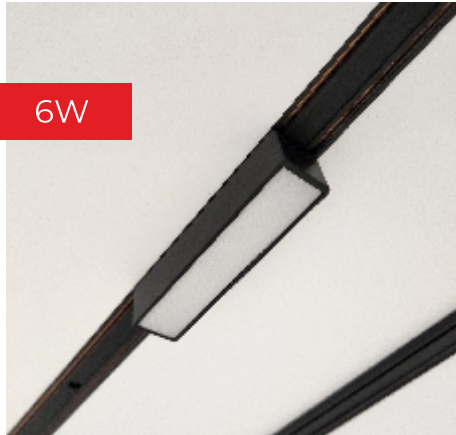

MG01 SMD LINEAR LIGHT

MG MAGNETIC LIGHT

Watt	Size (L x W x H)	LED Color	₹ Price	Packing
6W	122 x 26 x 24 mm	4K, 3K	₹ 885	20 Pcs
12W	230 x 26 x 24 mm	4K, 3K	₹ 1275	10 Pcs
18W	338 x 26 x 24 mm	4K, 3K	₹ 1700	10 Pcs
30W	555 x 26 x 24 mm	4K, 3K	₹ 2525	10 Pcs

Specification:

Body:	Black
Voltage:	220V AC DC48V
Material:	Aluminium Alloy
LED:	Osram
Lumens:	110/Watt