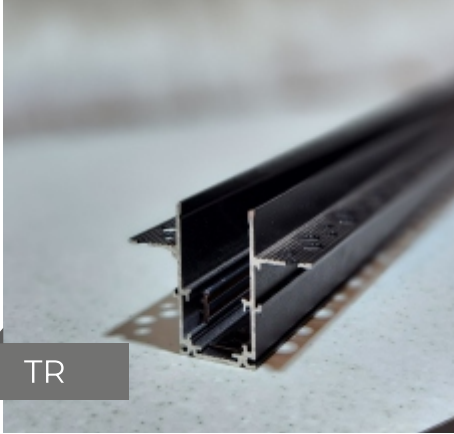

JH

MT- TR202 RECESSED TRACK CHANNEL

TR