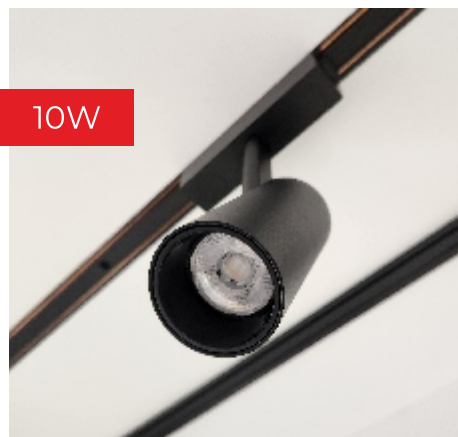

MG07 COB SPOTLIGHT / TRACK LIGHT

Model	Watt	Size (W x H)	LED Color	₹ Price
MT07	6W	42 x 100 mm	4K, 3K	₹ 1535
MT07	10W	48 x 105 mm	4K, 3K	₹ 1685
MT08	10+10W	110 x 130 mm	4K, 3K	₹ 3375

Specification:

Body:	Black
Voltage:	220V AC DC48V
Material:	Aluminium Alloy
LED:	Osram
Lumens:	110/Watt