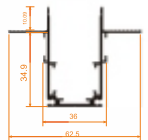

Body Color: Black | Voltage: 220V AC DC48V | Material: Aluminium Alloy | Thickness: 1.5mm

MT - TR203 SURFACE TRACK CHANNEL

TR

JS

JV

Size	Dimension (mm)	Price
1M	1000 x 53 x 26	₹ 1400
2M	2000 x 53 x 26	₹ 2800
3M	3000 x 53 x 26	₹ 4200