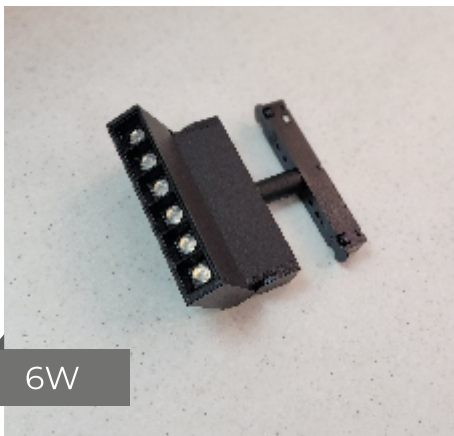

Specification:

Body:	Black
Voltage:	220V AC DC48V
Material:	Aluminium Alloy
LED:	Osram
Lumens:	110/Watt

MT02 - 20S COB LINEAR GRILL LIGHT

Watt	Size (L x W x H)	6K 4K 3K	3CCT	Tilt
6W	115 x 22 x 25 mm	₹ 575	₹ 690	360°
12W	223 x 22 x 25 mm	₹ 875	₹ 1050	360°
18W	331 x 22 x 25mm	₹ 1325	₹ 1590	360°
24W	439 x 22 x 25 mm	₹ 1600	₹	360°
30W	547 x 22 x 25mm	₹ 2010	₹	360°

Specification:

Body:	Black
Voltage:	220V AC DC48V
Material:	Aluminium Alloy
LED:	Osram
Lumens:	110/Watt
CRI:	110/Watt
Surge Cap.:	110/Watt
Lumens:	110/Watt

MT03 - 20S COB WALL WASHER

Watt	Size (L x W x H)	6K 4K 3K	3CCT	Packing
6W	110 x 22 x 80 mm	₹ 1135	₹ 1360	20 Pcs
12W	220 x 22 x 80 mm	₹ 1745	₹ 2090	10 Pcs

Specification:

Body:	Black
Voltage:	220V AC DC48V
Material:	Aluminium Alloy
LED:	Osram
Lumens:	110/Watt

MT04 - 20S COB WALL WASHER - 360° TILTABLE

360° TILTABLE

Watt	Size (L x W x H)	6K 4K 3K	3CCT	Packing
6W	110 x 22 x 80 mm	₹ 1260	₹ 1510	20 Pcs
12W	220 x 22 x 80 mm	₹ 1930	₹ 2310	10 Pcs