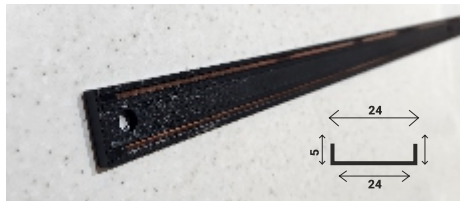

MG TR01 SURFACE TRACK

MG POWER JOINTERS

Length	Size (W x H)	₹ Price
1 MTR	1000 x 24 x 5 mm	₹ 700
2 MTR	2000 x 24 x 5 mm	₹ 1400
TR01-1	26 x 24 x 5 mm	₹ 330

TR01-2 Straight Jointer	₹ 280
TR01-3 L Jointer	₹ 280

TR01-4 T Jointer	₹ 390
TR01-5 + Jointer	₹ 480

Body Color: Black | Voltage: 220V AC DC48V | Material: Aluminium Alloy | Wire: Copper | Thickness: 5 mm