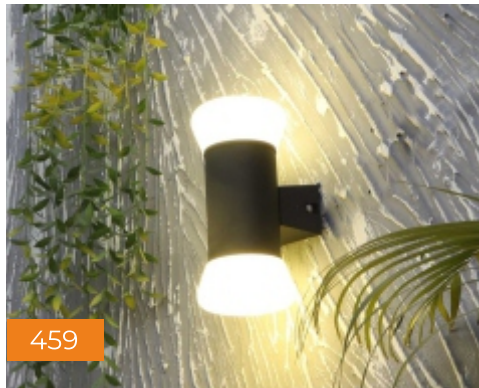

779

669

813

813

459

459

7080

7080

Bulkhead & Wall Light (Warm White)

Black Aluminium Body with Diffuser

Watt	Size (mm)	MRP	Packing (min.)
12W(779)	230 x 100 x 45	₹ 875/-	20 Pcs
12W(669)	250 x 120 x 55	₹ 950/-	20 Pcs
5W(459)	90 x 90 x 50	₹ 625/-	20 Pcs
10W(459)	250 x 90 x 90	₹ 975/-	20 Pcs

GST 18% and Transport charges extra.

Wall Washer (Warm White)

Black Aluminium Body

Watt	Size (mm)	MRP	Packing (min.)
12W(813)	113 x 92 x 30	₹ 950/-	20 Pcs
18W(813)	175 x 92 x 30	₹ 1200/-	20 Pcs
12W(7080R)	175 x 175 x 45	₹ 1375/-	20 Pcs
12W(7080S)	175 x 175 x 45	₹ 1375/-	20 Pcs

GST 18% and Transport charges extra.