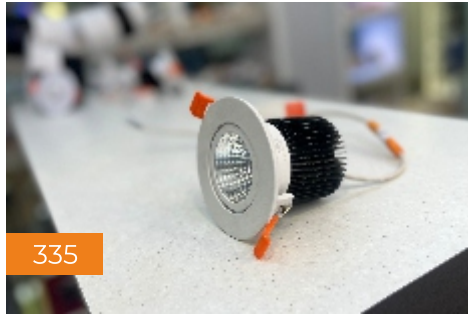

GST 18% and Transport charges extra.

GST 18% and Transport charges extra.

SPOTLIGHTS

335 COB

335

335

335 COB Downlight (3K, 4K, 6K)

White Aluminium Body | Recessed Spotlight