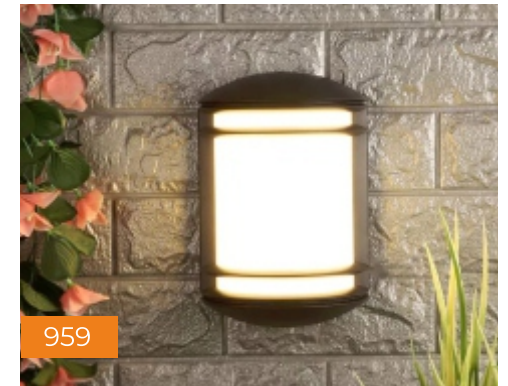

509

379

759

609

709

859

959

Bulkhead Light Series (Warm White)