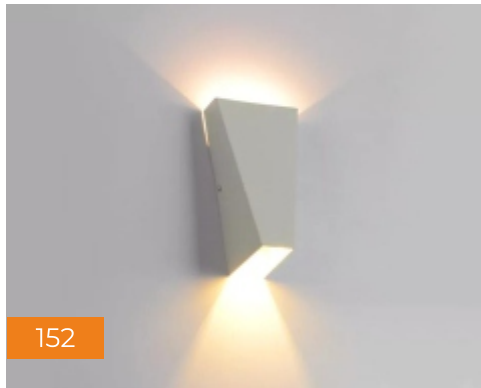

152

152

519

219

419

419

3805 S

3805 R

UP Down Wall Light (Warm White)

Black, White & Golden Aluminium Body.

Watt	Size (mm)	MRP	Packing (min.)
6W(152)	90 x 90 x 50	₹ 1125/-	20 Pcs
6W(152)	250 x 90 x 90	₹ 1125/-	20 Pcs
6W(419G)	160 x 50 x 45	₹ 960/-	20 Pcs
6W(419B)	160 x 50 x 45	₹ 790/-	20 Pcs

GST 18% and Transport charges extra.

Wall Washer (Warm White)

Black Aluminium Body

Watt	Size (mm)	MRP	Packing (min.)
2+2W(519)	110 x 80 x 72	₹ 700/-	20 Pcs
5+2W(219)	143 x 65 x 68	₹ 1200/-	20 Pcs
5W(3805)	105 x 105 x 84	₹ 975/-	20 Pcs
5W(3805)	115 x 115 x 90	₹ 975/-	20 Pcs

GST 18% and Transport charges extra.