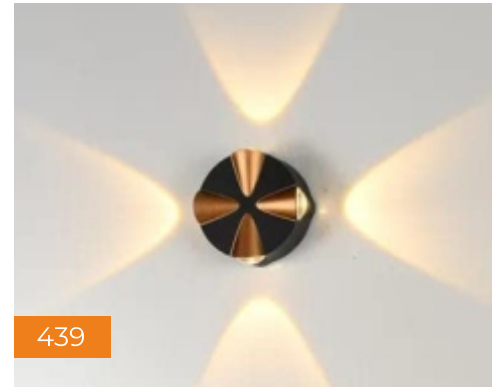

Up Down Wall Light (Warm White)

Black Aluminium Body with Diffuser

Watt	Size (mm)	MRP	Packing (min.)
4W(539)	95 x 85 x 45	₹ 840/-	20 Pcs
6W(539)	140 x 85 x 45	₹ 1090/-	20 Pcs
8W(539)	190 x 85 x 45	₹ 1315/-	20 Pcs
6W(018)	90 x 170 x 45	₹ 840/-	20 Pcs

GST 18% and Transport charges extra.

Wall Washer (Warm White)

Black Aluminium Body

Watt	Size (mm)	MRP	Packing (min.)
3W(439)	90 x 45	₹ 835/-	20 Pcs
4W(439)	105 x 45	₹ 875/-	20 Pcs
6W(439)	120 x 45	₹ 1315/-	20 Pcs
18W(989)	200 x 95 x 77	₹ 1750/-	20 Pcs

GST 18% and Transport charges extra.