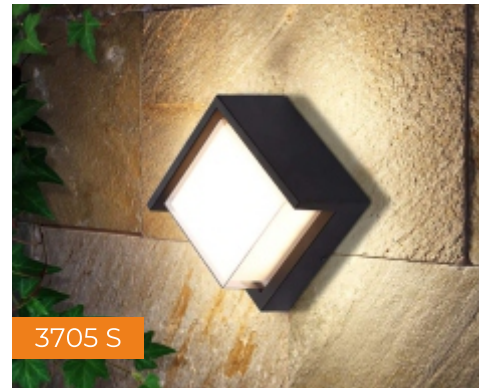

Wall Washer (Warm White) Black Aluminium Body

Watt	Size (mm)	MRP	Packing (min.)
10W(3610)	105 x 135 x 95	₹ 1250/-	20 Pcs
10W(3610)	105 x 135 x 95	₹ 1250/-	20 Pcs
5W(3605)	95 x 100 x 70	₹ 975/-	20 Pcs
5W(3605)	95 x 105 x 80	₹ 975/-	20 Pcs

GST 18% and Transport charges extra.

Wall Washer (Warm White) Black Aluminium Body

Watt	Size (mm)	MRP	Packing (min.)
5W(3705)	207 x 103 x 72	₹ 975/-	20 Pcs
5W(3705)	230 x 100 x 60	₹ 975/-	20 Pcs
5W(3505)	205 x 163 x 55	₹ 975/-	20 Pcs
5W(3505)	235 x 150 x 90	₹ 975/-	20 Pcs

GST 18% and Transport charges extra.