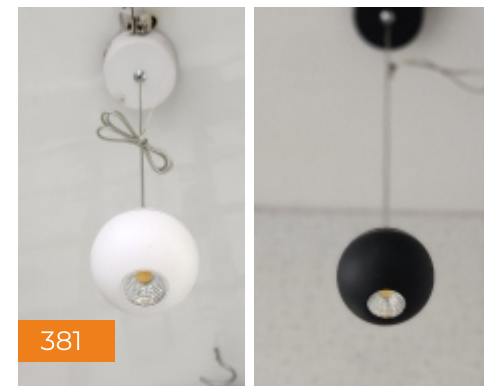

GST 18% and Transport charges extra.

HANGING LIGHTS

681

181

481

381

281

392