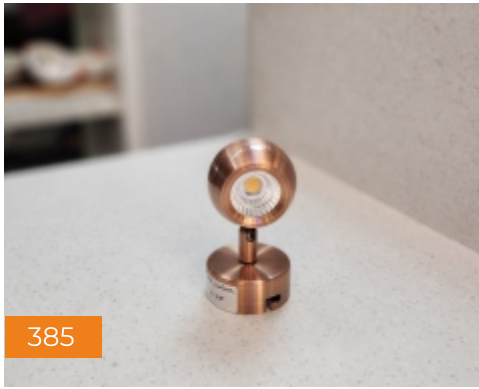

385 Wall Spotlight (Warm White) RoseGold and AntiqueBrass Body

Watt	Size (HxDia)	MRP	Packing (min.)
3W(385)	115 x 60 mm	₹ 625/-	100 Pcs
5W(385)	105 x 65 mm	₹ 875/-	50 Pcs
10W(385)	130 x 77 mm	₹ 1875/-	20 Pcs

Wall Spotlight (Warm White) Golden Aluminium Body

Watt	Size (mm)	MRP	Packing (min.)
3+3W(515)	100 x 200 x 70	₹ 1500/-	20 Pcs
3+2W(415)	125 x 60	₹ 1000/-	20 Pcs
8W(329A)	150 x 80 x 45	₹ 1040/-	20 Pcs
8W(329B)	150 x 90 x 45	₹ 1040/-	20 Pcs

GST 18% and Transport charges extra.

GST 18% and Transport charges extra.