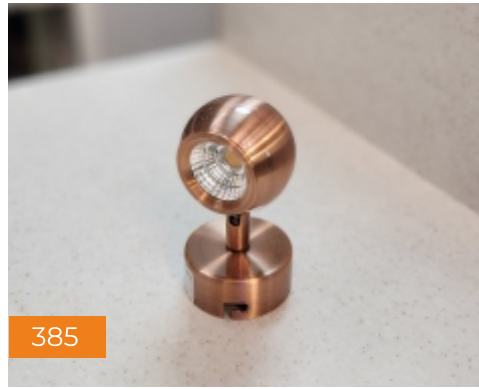

385 Wall Spotlight (Warm White) RoseGold and AntiqueBrass Body

Watt	Size (HxDia)	MRP	Packing (min.)
3W(385)	115 x 60 mm	₹ 625/-	100 Pcs
5W(385)	105 x 65 mm	₹ 875/-	50 Pcs
10W(385)	130 x 77 mm	₹ 1875/-	20 Pcs

Wall Spotlight (Warm White) Golden Aluminium Body

Watt	Size (mm)	MRP	Packing (min.)
3+3W(515)	100 x 200 x 70	₹ 1500/-	20 Pcs
3+2W(415)	125 x 60	₹ 1000/-	20 Pcs
8W(329A)	150 x 80 x 45	₹ 1040/-	20 Pcs
8W(329B)	150 x 90 x 45	₹ 1040/-	20 Pcs

GST 18% and Transport charges extra.

GST 18% and Transport charges extra.