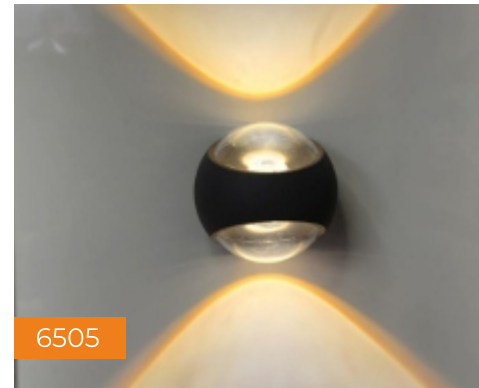

5910

5910

6505

803

2012

2012

559

UP Down Wall Light (Warm White)

Black & White Aluminium Body.

Watt	Size (mm)	MRP	Packing (min.)
6W(5910 BL)	100 x 100 x 100	₹ 1625/-	20 Pcs
6W(5910 WH)	100 x 100 x 100	₹ 1625/-	20 Pcs
6W(2012)	98 x 98 x 50	₹ 1350/-	20 Pcs
8W(2012)	98 x 98 x 50	₹ 1625/-	20 Pcs

GST 18% and Transport charges extra.

Wall Washer 109 (RGB & Warm White)

Black Aluminium Body | Switch Operated RGB.

Watt	Size (mm)	MRP	Packing
8W(6505)	90 x 90 x 50	₹ 1375/-	20 Pcs
6W(803)	200 mm Dia	₹ 1375/-	20 Pcs
12W(559)	200 x 220 x 145	₹ 1625/-	20 Pcs
12W(4006)	43 x 120 x 60	₹ 1060/-	20 Pcs

GST 18% and Transport charges extra.