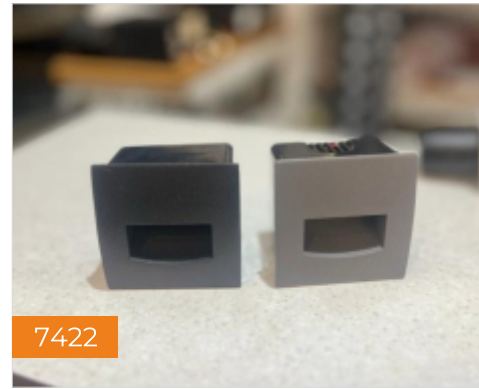

Foot Lights (Warm White)
Black & White Body | Round & Square.

Watt	Size (mm)	MRP	Packing (min.)
3W(725)	50 x 50 x 60	₹ 550/-	50 Pcs
3W(721)	50 x 50 x 60	₹ 550/-	50 Pcs
3W(225 S)	46 x 46 x 80	₹ 465/-	50 Pcs
3W(225 R)	46 x 46 x 80	₹ 465/-	50 Pcs

GST 18% and Transport charges extra.

Foot Lights (Warm White)
Grey & Black Aluminium Body.

Watt	Size (mm)	MRP	Packing (min.)
3W(7422)	85 x 85 x 50	₹ 435/-	50 Pcs
5W(7422)	90 x 60 x 50	₹ 750/-	50 Pcs
3W(039 S)	90 x 60	₹ 525/-	50 Pcs
5W(039 B)	160 x 70	₹ 700/-	50 Pcs

GST 18% and Transport charges extra.