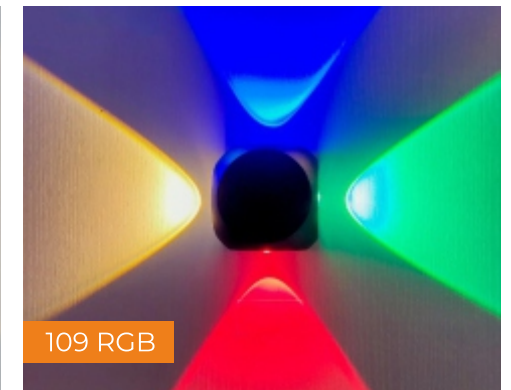

UP Down Wall Light (Warm White)

Black & White Body | Functional UP Down Light

Watt	Size (mm)	MRP	Packing (min.)
6W(5910 BL)	100 x 100 x 100	₹ 1625/-	20 Pcs
6W(5910 WH)	100 x 100 x 100	₹ 1625/-	20 Pcs
2W(110)	98 x 98 x 50	₹ 590/-	20 Pcs
4W(110)	98 x 98 x 50	₹ 700/-	20 Pcs

GST 18% and Transport charges extra.

Wall Washer 109 (RGB & Warm White)

Black Aluminium Body | Switch Operated RGB.

Watt	Size (mm)	MRP	Packing
1W(109)	60 x 60 x 44	₹ 550/-	20 Pcs
2W(109)	60 x 60 x 44	₹ 575/-	20 Pcs
4W(109 RGB)	70 x 70 x 55	₹ 575/-	20 Pcs
4W(109 WW)	70 x 70 x 55	₹ 825/-	20 Pcs

GST 18% and Transport charges extra.