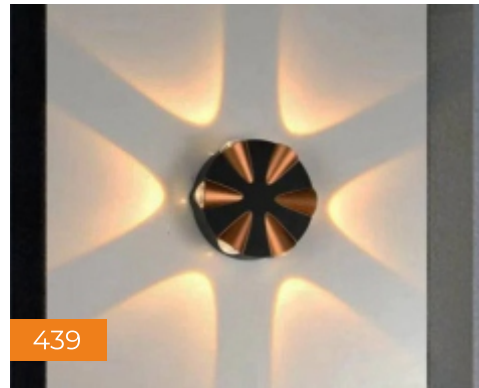

Up Down Wall Light (Warm White)

Black Aluminium Body with Diffuser

Watt	Size (mm)	MRP	Packing (min.)
4W(539)	95 x 85 x 45	₹ 840/-	20 Pcs
6W(539)	140 x 85 x 45	₹ 1090/-	20 Pcs
8W(539)	190 x 85 x 45	₹ 1315/-	20 Pcs
6W(018)	90 x 170 x 45	₹ 840/-	20 Pcs

GST 18% and Transport charges extra.

Wall Washer (Warm White)

Black Aluminium Body

Watt	Size (mm)	MRP	Packing (min.)
3W(439)	90 x 45	₹ 835/-	20 Pcs
4W(439)	105 x 45	₹ 875/-	20 Pcs
6W(439)	120 x 45	₹ 1315/-	20 Pcs
18W(989)	200 x 95 x 77	₹ 1750/-	20 Pcs

GST 18% and Transport charges extra.