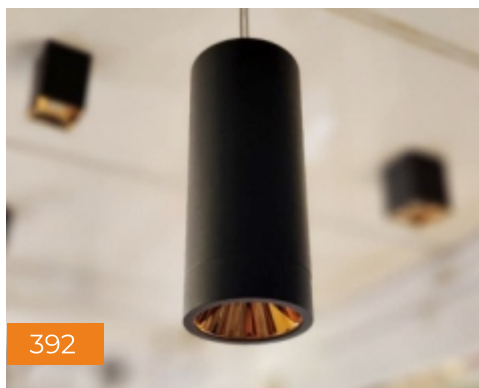

GST 18% and Transport charges extra.

HANGING LIGHTS

681

181

481

381

281

392