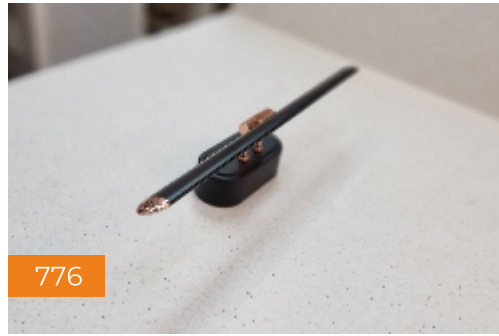

Available Colors:

Definition:
AB = Antique Brass, SS = Stainless Steel.

Available Colors:

Definition:
AB = Antique Brass, SS = Stainless Steel.

776 6W

776

776

375