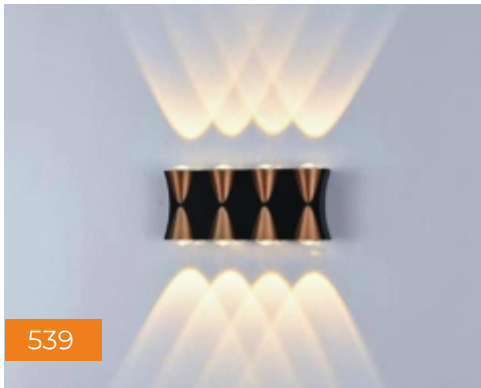

GST 18% and Transport charges extra.

Up Down Wall Light (Warm White)

Black Aluminium Body with Diffuser

Watt	Size (mm)	MRP	Packing (min.)
4W (539)	95 x 85 x 45	₹ 840/-	20 Pcs
6W (539)	140 x 85 x 45	₹ 1090/-	20 Pcs
8W (539)	190 x 85 x 45	₹ 1315/-	20 Pcs
6W (018)	90 x 170 x 45	₹ 840/-	20 Pcs