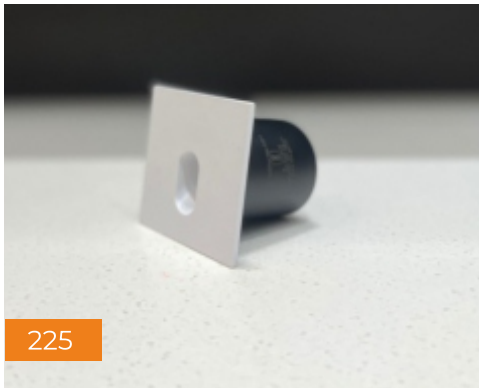

Foot Lights (Warm White)
Black & White Body | Round & Square.

Watt	Size (mm)	MRP	Packing (min.)
3W(725)	50 x 50 x 60	₹ 550/-	50 Pcs
3W(721)	50 x 50 x 60	₹ 550/-	50 Pcs
3W(225 S)	46 x 46 x 80	₹ 465/-	50 Pcs
3W(225 R)	46 x 46 x 80	₹ 465/-	50 Pcs

GST 18% and Transport charges extra.

Foot Lights (Warm White)
Grey & Black Aluminium Body.

Watt	Size (mm)	MRP	Packing (min.)
3W(7422)	85 x 85 x 50	₹ 435/-	50 Pcs
5W(7422)	90 x 60 x 50	₹ 750/-	50 Pcs
3W(039 S)	90 x 60	₹ 525/-	50 Pcs
5W(039 B)	160 x 70	₹ 700/-	50 Pcs

GST 18% and Transport charges extra.