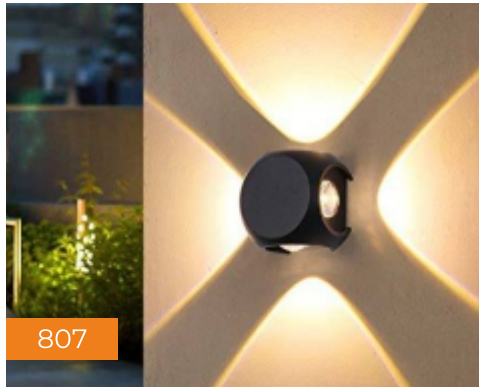

807 Wall Light (Warm White)

Black Aluminium Body with Diffuser

Watt	Size (mm)	MRP	Packing (min.)
4W(807)	70 x 70 x 55	₹ 550/-	20 Pcs
8W(807)	75 x 75 x 55	₹ 600/-	20 Pcs
1W(1192)	40 x 40 x 40	₹ 400/-	20 Pcs
2W(1192)	40 x 40 x 40	₹ 425/-	20 Pcs

GST 18% and Transport charges extra.

Wall Washer (Warm White)

Black Aluminium Body

Watt	Size (mm)	MRP	Packing
4W(4406)	60 x 60 x 45	₹ 690/-	20 Pcs
8W(4406)	80 x 80 x 55	₹ 775/-	20 Pcs
10W(4612)	95 x 70 x 110	₹ 1375/-	20 Pcs
10W(4612)	95 x 70 x 110	₹ 1375/-	20 Pcs

GST 18% and Transport charges extra.