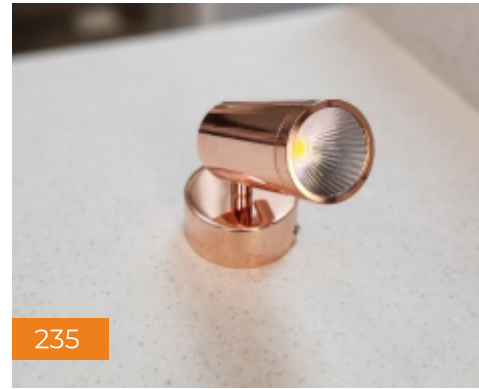

585

585

235

235

585

087

235

692

Wall Spotlight (Warm White)

Black Aluminium Body

Watt	Size (HxDia)	MRP	Packing (min.)
3W(585)	95 x 45 mm	₹ 550/-	100 Pcs
6W(585)	105 x 65 mm	₹ 675/-	50 Pcs
9W(585)	130 x 77 mm	₹ 875/-	20 Pcs
2x5W(087)	300 x 145 x 65	₹ 1875/-	10 Pcs
3x5W(087)	400 x 145 x 65	₹ 2460/-	10 Pcs

GST 18% and Transport charges extra.

Wall Spotlight (Warm White)

RoseGold | Antique Brass Body

	Watt	Size (mm)	MRP	Packing (min.)
1.	3W(235 GD)	115 x 45	₹ 550/-	20 Pcs
2.	6W(235 GD)	125 x 60	₹ 660/-	20 Pcs
3.	9W(235 AB)	155 x 70	₹ 840/-	20 Pcs

GST 18% and Transport charges extra.