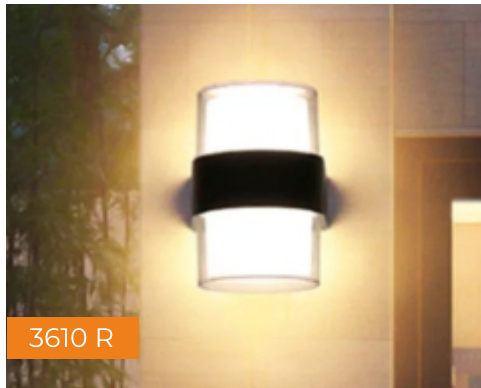

Wall Washer (Warm White) Black Aluminium Body

Watt	Size (mm)	MRP	Packing (min.)
10W(3610)	105 x 135 x 95	₹ 1250/-	20 Pcs
10W(3610)	105 x 135 x 95	₹ 1250/-	20 Pcs
5W(3605)	95 x 100 x 70	₹ 975/-	20 Pcs
5W(3605)	95 x 105 x 80	₹ 975/-	20 Pcs

GST 18% and Transport charges extra.

Wall Washer (Warm White) Black Aluminium Body

Watt	Size (mm)	MRP	Packing (min.)
5W(3705)	207 x 103 x 72	₹ 975/-	20 Pcs
5W(3705)	230 x 100 x 60	₹ 975/-	20 Pcs
5W(3505)	205 x 163 x 55	₹ 975/-	20 Pcs
5W(3505)	235 x 150 x 90	₹ 975/-	20 Pcs

GST 18% and Transport charges extra.