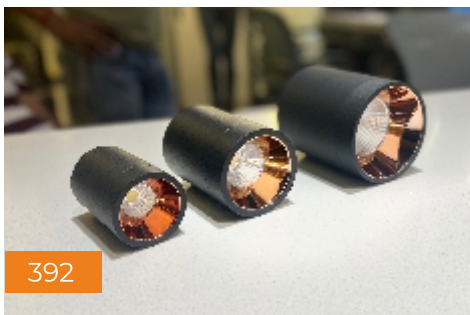

GST 18% and Transport charges extra.

surface cylinder

392

392

492

501

195

677