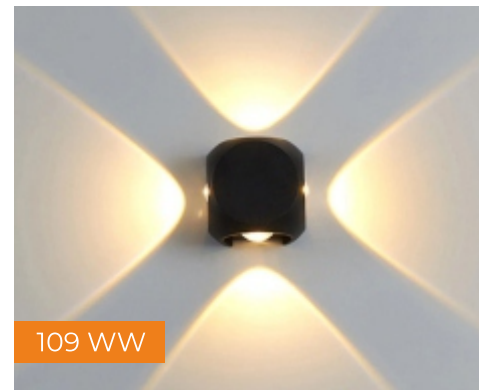

UP Down Wall Light (Warm White)

Black & White Body | Functional UP Down Light

Watt	Size (mm)	MRP	Packing (min.)
6W(5910 BL)	100 x 100 x 100	₹ 1625/-	20 Pcs
6W(5910 WH)	100 x 100 x 100	₹ 1625/-	20 Pcs
2W(110)	98 x 98 x 50	₹ 590/-	20 Pcs
4W(110)	98 x 98 x 50	₹ 700/-	20 Pcs

GST 18% and Transport charges extra.

Wall Washer 109 (RGB & Warm White)

Black Aluminium Body | Switch Operated RGB.

Watt	Size (mm)	MRP	Packing
1W(109)	60 x 60 x 44	₹ 550/-	20 Pcs
2W(109)	60 x 60 x 44	₹ 575/-	20 Pcs
4W(109 RGB)	70 x 70 x 55	₹ 575/-	20 Pcs
4W(109 WW)	70 x 70 x 55	₹ 825/-	20 Pcs

GST 18% and Transport charges extra.