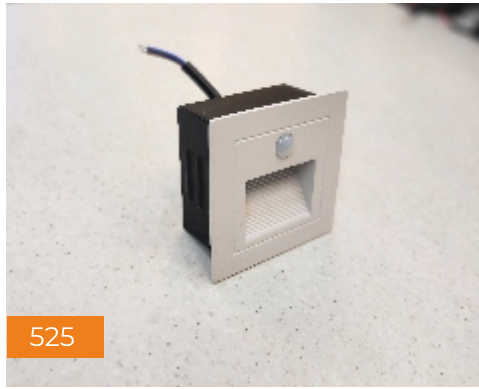

525

525

425

425

525

526

426

426

525 Foot Lights (Warm White)

Grey, Black and White Body.

Watt	Size (mm)	MRP	Packing (min.)
3W(525)	85 x 85 x 40	₹ 415/-	50 Pcs
3W(525 S)	85 x 85 x 48	₹ 600/-	50 Pcs
5W(525)	125 x 85 x 42	₹ 600/-	50 Pcs
6W(525)	180 x 85 x 40	₹ 750/-	50 Pcs
5W(526)	125 x 85 x 42	₹ 600/-	50 Pcs

GST 18% and Transport charges extra.

Foot Light (Warm White)

Black and White Body.

Watt	Size (mm)	MRP	Packing (min.)
3W(425 R)	60 x 60 x 50	₹ 500/-	50 Pcs
3W(425 S)	60 x 60 x 50	₹ 500/-	50 Pcs
3W(426 R)	60 x 60 x 50	₹ 500/-	50 Pcs
3W(426 S)	60 x 60 x 50	₹ 500/-	50 Pcs

GST 18% and Transport charges extra.