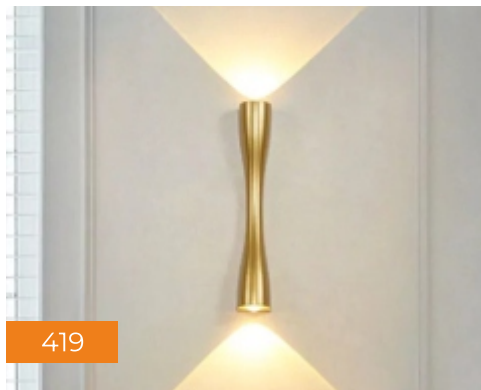

152

152

519

219

419

419

3805 S

3805 R

UP Down Wall Light (Warm White)

Black, White & Golden Aluminium Body.

Watt	Size (mm)	MRP	Packing (min.)
6W(152)	90 x 90 x 50	₹ 1125/-	20 Pcs
6W(152)	250 x 90 x 90	₹ 1125/-	20 Pcs
6W(419G)	160 x 50 x 45	₹ 960/-	20 Pcs
6W(419B)	160 x 50 x 45	₹ 790/-	20 Pcs

GST 18% and Transport charges extra.

Wall Washer (Warm White)

Black Aluminium Body

Watt	Size (mm)	MRP	Packing (min.)
2+2W(519)	110 x 80 x 72	₹ 700/-	20 Pcs
5+2W(219)	143 x 65 x 68	₹ 1200/-	20 Pcs
5W(3805)	105 x 105 x 84	₹ 975/-	20 Pcs
5W(3805)	115 x 115 x 90	₹ 975/-	20 Pcs

GST 18% and Transport charges extra.