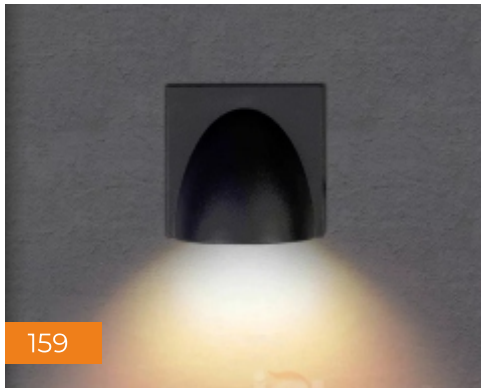

059 & 159 Wall Washer (Warm White) Grey Body | Wall Decorative Light

Watt	Size (mm)	MRP	Packing (min.)
3W(059)	75 x 80 x 65	₹ 425/-	50 Pcs
6W(059)	140 x 80 x 65	₹ 625/-	20 Pcs
5W(159)	70 x 80 x 65	₹ 500/-	50 Pcs
10W(159)	140 x 80 x 65	₹ 750/-	20 Pcs

GST 18% and Transport charges extra.

099 & 899 Wall Washer (Warm White) DarkGrey Body | Up Down Light

Watt	Size (mm)	MRP	Packing (min.)
10W(099)	150 x 70 x 65	₹ 960/-	50 Pcs
18W(099)	200 x 100 x 87	₹ 1700/-	20 Pcs
10W(899)	75 x 215 x 80	₹ 1040/-	50 Pcs
18W(899)	100 x 280 x 100	₹ 1480/-	20 Pcs

GST 18% and Transport charges extra.