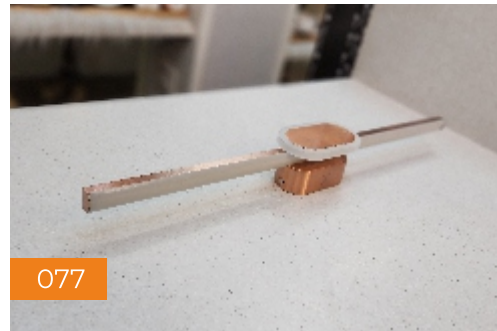

375

077

376

776 Mirror Light (3000K, 4000K, 6000K)

AB, CP, GD, SS, BL and WH Aluminium Body.

Watt	Body	Size in (mm)	₹ WH/WW	₹ WW
6W(776)	White	330 x 165 mm	₹ 1000/-	₹ 940/-
6W(776)	Black	330 x 165 mm	₹ 1190/-	₹ 1190/-
6W(776)	Copper	330 x 165 mm	₹ 1435/-	₹ 1435/-
6W(776)	AB	330 x 165 mm	₹ 1500/-	₹ 1500/-
12W(776)	White	415 x 165 mm	₹ 1435/-	₹ 1435/-
12W(776)	AB	415 x 165 mm	₹ 1500/-	₹ 1500/-
12W(776)	Copper	415 x 165 mm	₹ 1650/-	₹ 1650
12W(776)	Wooden	415 x 165 mm	₹ 1500/-	₹ 1500/-

Mirror Light (3000K, 4000K, 6000K)

AB, CP, GD, SS Aluminium Body.

Watt	Body	Size in (mm)	₹ WH/WW	₹ 3CCT
12W(375)	AB	330 x 165 mm	N/A	₹ 1750/-
12W(375)	CP	330 x 165 mm	N/A	₹ 1750/-
12W(375)	GD	330 x 165 mm	N/A	₹ 1750/-
16+2W(077)	CP/GD	330 x 165 mm	N/A	₹ 1650/-
12W(376)	GD	330 x 165 mm	N/A	₹ 1500/-
12W(496)	GD	330 x 165 mm	N/A	₹ 1910/-

Available Colors:

Definition:

AB = Antique Brass, SS = Stainless Steel.