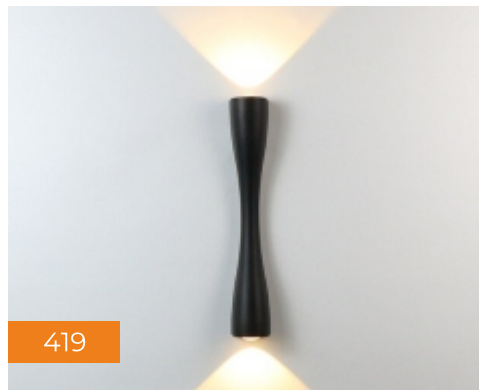

152

152

519

219

419

419

3805 S

3805 R

UP Down Wall Light (Warm White)

Black, White & Golden Aluminium Body.

Watt	Size (mm)	MRP	Packing (min.)
6W(152)	90 x 90 x 50	₹ 1125/-	20 Pcs
6W(152)	250 x 90 x 90	₹ 1125/-	20 Pcs
6W(419G)	160 x 50 x 45	₹ 960/-	20 Pcs
6W(419B)	160 x 50 x 45	₹ 790/-	20 Pcs

GST 18% and Transport charges extra.

Wall Washer (Warm White)

Black Aluminium Body

Watt	Size (mm)	MRP	Packing (min.)
2+2W(519)	110 x 80 x 72	₹ 700/-	20 Pcs
5+2W(219)	143 x 65 x 68	₹ 1200/-	20 Pcs
5W(3805)	105 x 105 x 84	₹ 975/-	20 Pcs
5W(3805)	115 x 115 x 90	₹ 975/-	20 Pcs

GST 18% and Transport charges extra.