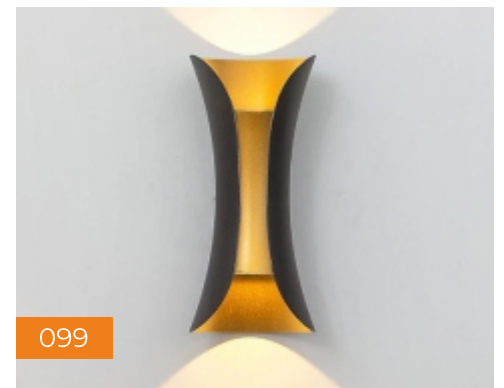

059 & 159 Wall Washer (Warm White) Grey Body | Wall Decorative Light

Watt	Size (mm)	MRP	Packing (min.)
3W(059)	75 x 80 x 65	₹ 425/-	50 Pcs
6W(059)	140 x 80 x 65	₹ 625/-	20 Pcs
5W(159)	70 x 80 x 65	₹ 500/-	50 Pcs
10W(159)	140 x 80 x 65	₹ 750/-	20 Pcs

GST 18% and Transport charges extra.

099 & 899 Wall Washer (Warm White) DarkGrey Body | Up Down Light

Watt	Size (mm)	MRP	Packing (min.)
10W(099)	150 x 70 x 65	₹ 960/-	50 Pcs
18W(099)	200 x 100 x 87	₹ 1700/-	20 Pcs
10W(899)	75 x 215 x 80	₹ 1040/-	50 Pcs
18W(899)	100 x 280 x 100	₹ 1480/-	20 Pcs

GST 18% and Transport charges extra.