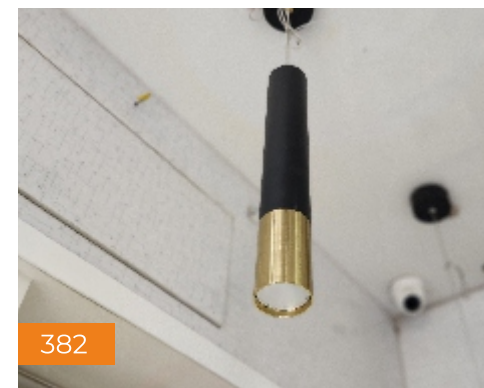

382

Hanging Light (Warm White) Black, Grey & White Aluminium Body.

	Watt	Size (mm)	MRP	Packing (min.)
1.	3+5W(681)	140 x 140	₹ 1660/-	20 Pcs
2.	3+5W(181)	150 x 130	₹ 1660/-	20 Pcs
3.	3+5W(281)	56 x 110	₹ 1660/-	20 Pcs
4.	12W(392)	55 x 140	₹ 1060/-	20 Pcs
	18W(392)	65 x 155	₹ 1200/-	20 Pcs

GST 18% and Transport charges extra.

Hanging Light (Warm White) Black and White Body.

	Watt	Size (mm)	MRP	Packing (min.)
1.	8W(481)	260 x 150	₹ 1770/-	50 Pcs
2.	8W(381)	67 x 70	₹ 1500/-	50 Pcs
3.	6W(183)	90 x 150	₹ 1440/-	50 Pcs
4.	12W(382)	30 x 280	₹ 900/-	50 Pcs
	18W(382)	50 x 320	₹ 1190/-	50 Pcs

GST 18% and Transport charges extra.