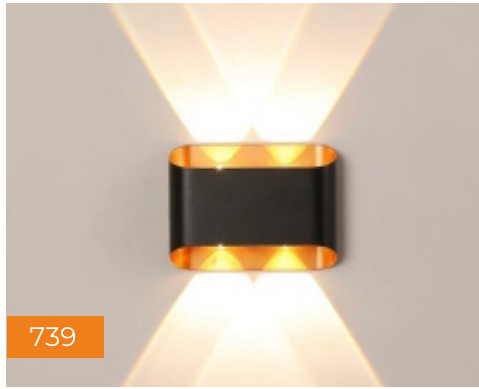

739

739

139

139

739

739

029

029

739 Wall Washer (Warm White)

Black Body | Rose Gold Reflector

Watt	Size (mm)	MRP	Packing (min.)
2W(739)	85 x 95 x 38	₹ 640/-	50 Pcs
4W(739)	115 x 95 x 38	₹ 765/-	50 Pcs
6W(739)	180 x 95 x 38	₹ 900/-	20 Pcs
8W(739)	235 x 95 x 38	₹ 1100/-	20 Pcs

GST 18% and Transport charges extra.

Wall Light (Warm White)

Black Aluminium Body

Watt	Size (mm)	MRP	Packing (min.)
4+3W(139)	120 x 125 x 35	₹ 815/-	20 Pcs
6+6W(139)	160 x 160 x 35	₹ 1065/-	20 Pcs
3W(029)	130 x 50 x 45	₹ 725/-	20 Pcs
12W(029)	195 x 65 x 45	₹ 1038/-	20 Pcs

GST 18% and Transport charges extra.