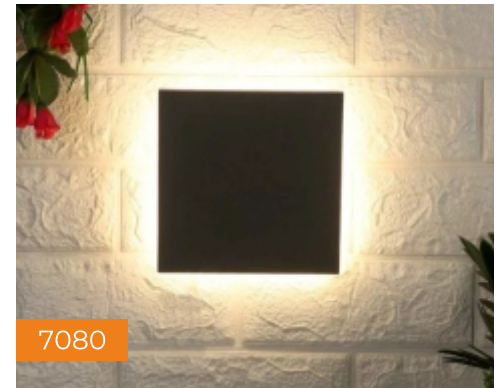

7080

Bulkhead & Wall Light (Warm White)

Black Aluminium Body with Diffuser

Watt	Size (mm)	MRP	Packing (min.)
12W (779)	230 x 100 x 45	₹ 875/-	20 Pcs
12W (669)	250 x 120 x 55	₹ 950/-	20 Pcs
5W (459)	90 x 90 x 50	₹ 625/-	20 Pcs
10W (459)	250 x 90 x 90	₹ 975/-	20 Pcs