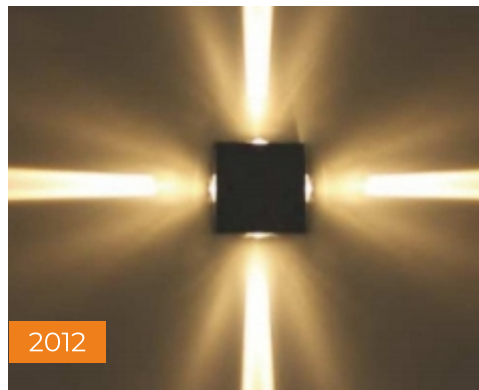

5910

5910

6505

803

2012

2012

559

UP Down Wall Light (Warm White)

Black & White Aluminium Body.

Watt	Size (mm)	MRP	Packing (min.)
6W(5910 BL)	100 x 100 x 100	₹ 1625/-	20 Pcs
6W(5910 WH)	100 x 100 x 100	₹ 1625/-	20 Pcs
6W(2012)	98 x 98 x 50	₹ 1350/-	20 Pcs
8W(2012)	98 x 98 x 50	₹ 1625/-	20 Pcs

GST 18% and Transport charges extra.

Wall Washer 109 (RGB & Warm White)

Black Aluminium Body | Switch Operated RGB.

Watt	Size (mm)	MRP	Packing
8W(6505)	90 x 90 x 50	₹ 1375/-	20 Pcs
6W(803)	200 mm Dia	₹ 1375/-	20 Pcs
12W(559)	200 x 220 x 145	₹ 1625/-	20 Pcs
12W(4006)	43 x 120 x 60	₹ 1060/-	20 Pcs

GST 18% and Transport charges extra.