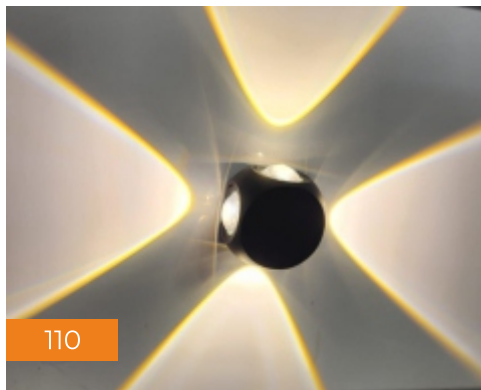

UP Down Wall Light (Warm White)

Black & White Body | Functional UP Down Light

Watt	Size (mm)	MRP	Packing (min.)
6W(5910 BL)	100 x 100 x 100	₹ 1625/-	20 Pcs
6W(5910 WH)	100 x 100 x 100	₹ 1625/-	20 Pcs
2W(110)	98 x 98 x 50	₹ 590/-	20 Pcs
4W(110)	98 x 98 x 50	₹ 700/-	20 Pcs

GST 18% and Transport charges extra.

Wall Washer 109 (RGB & Warm White)

Black Aluminium Body | Switch Operated RGB.

Watt	Size (mm)	MRP	Packing
1W(109)	60 x 60 x 44	₹ 550/-	20 Pcs
2W(109)	60 x 60 x 44	₹ 575/-	20 Pcs
4W(109 RGB)	70 x 70 x 55	₹ 575/-	20 Pcs
4W(109 WW)	70 x 70 x 55	₹ 825/-	20 Pcs

GST 18% and Transport charges extra.