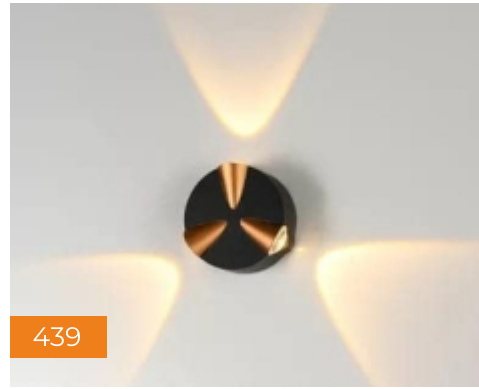

Up Down Wall Light (Warm White)

Black Aluminium Body with Diffuser

Watt	Size (mm)	MRP	Packing (min.)
4W(539)	95 x 85 x 45	₹ 840/-	20 Pcs
6W(539)	140 x 85 x 45	₹ 1090/-	20 Pcs
8W(539)	190 x 85 x 45	₹ 1315/-	20 Pcs
6W(018)	90 x 170 x 45	₹ 840/-	20 Pcs

GST 18% and Transport charges extra.

Wall Washer (Warm White)

Black Aluminium Body

Watt	Size (mm)	MRP	Packing (min.)
3W(439)	90 x 45	₹ 835/-	20 Pcs
4W(439)	105 x 45	₹ 875/-	20 Pcs
6W(439)	120 x 45	₹ 1315/-	20 Pcs
18W(989)	200 x 95 x 77	₹ 1750/-	20 Pcs

GST 18% and Transport charges extra.