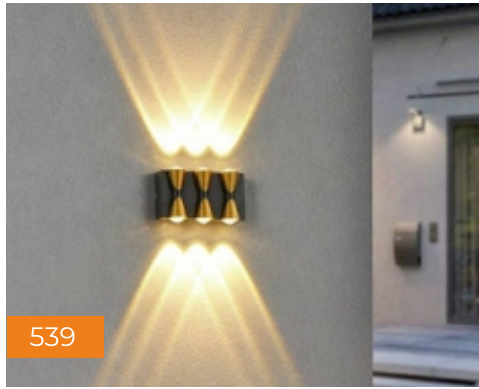

Up Down Wall Light (Warm White)

Black Aluminium Body with Diffuser

Watt	Size (mm)	MRP	Packing (min.)
4W(539)	95 x 85 x 45	₹ 840/-	20 Pcs
6W(539)	140 x 85 x 45	₹ 1090/-	20 Pcs
8W(539)	190 x 85 x 45	₹ 1315/-	20 Pcs
6W(018)	90 x 170 x 45	₹ 840/-	20 Pcs

GST 18% and Transport charges extra.

Wall Washer (Warm White)

Black Aluminium Body

Watt	Size (mm)	MRP	Packing (min.)
3W(439)	90 x 45	₹ 835/-	20 Pcs
4W(439)	105 x 45	₹ 875/-	20 Pcs
6W(439)	120 x 45	₹ 1315/-	20 Pcs
18W(989)	200 x 95 x 77	₹ 1750/-	20 Pcs

GST 18% and Transport charges extra.