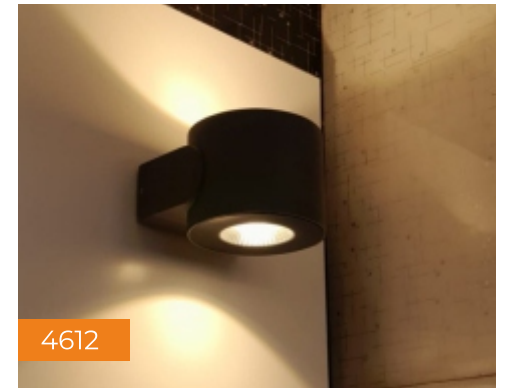

807 Wall Light (Warm White)

Black Aluminium Body with Diffuser

Watt	Size (mm)	MRP	Packing (min.)
4W(807)	70 x 70 x 55	₹ 550/-	20 Pcs
8W(807)	75 x 75 x 55	₹ 600/-	20 Pcs
1W(1192)	40 x 40 x 40	₹ 400/-	20 Pcs
2W(1192)	40 x 40 x 40	₹ 425/-	20 Pcs

GST 18% and Transport charges extra.

Wall Washer (Warm White)

Black Aluminium Body

Watt	Size (mm)	MRP	Packing
4W(4406)	60 x 60 x 45	₹ 690/-	20 Pcs
8W(4406)	80 x 80 x 55	₹ 775/-	20 Pcs
10W(4612)	95 x 70 x 110	₹ 1375/-	20 Pcs
10W(4612)	95 x 70 x 110	₹ 1375/-	20 Pcs

GST 18% and Transport charges extra.