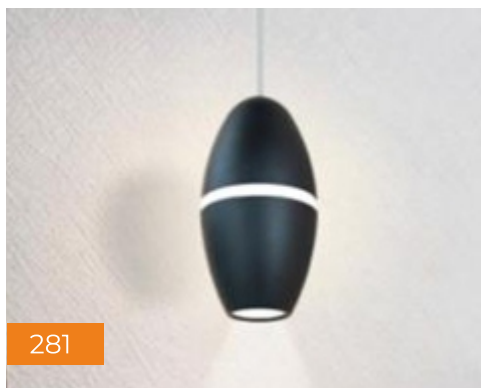

GST 18% and Transport charges extra.

HANGING LIGHTS

681

181

481

381

281

392