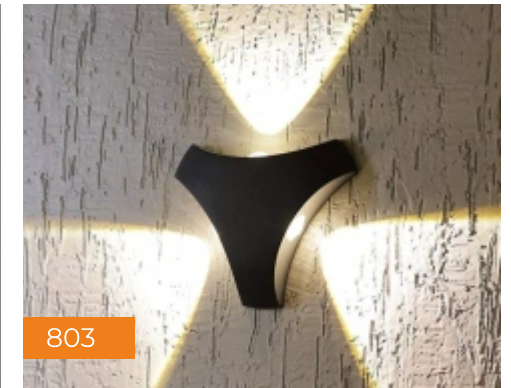

5910

5910

6505

803

2012

2012

559

UP Down Wall Light (Warm White)

Black & White Aluminium Body.

Watt	Size (mm)	MRP	Packing (min.)
6W(5910 BL)	100 x 100 x 100	₹ 1625/-	20 Pcs
6W(5910 WH)	100 x 100 x 100	₹ 1625/-	20 Pcs
6W(2012)	98 x 98 x 50	₹ 1350/-	20 Pcs
8W(2012)	98 x 98 x 50	₹ 1625/-	20 Pcs

GST 18% and Transport charges extra.

Wall Washer 109 (RGB & Warm White)

Black Aluminium Body | Switch Operated RGB.

Watt	Size (mm)	MRP	Packing
8W(6505)	90 x 90 x 50	₹ 1375/-	20 Pcs
6W(803)	200 mm Dia	₹ 1375/-	20 Pcs
12W(559)	200 x 220 x 145	₹ 1625/-	20 Pcs
12W(4006)	43 x 120 x 60	₹ 1060/-	20 Pcs

GST 18% and Transport charges extra.