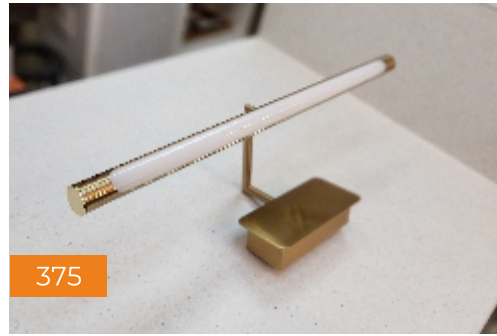

Available Colors:

Definition:
AB = Antique Brass, SS = Stainless Steel.

Available Colors:

Definition:
AB = Antique Brass, SS = Stainless Steel.

776 6W

776

776

375