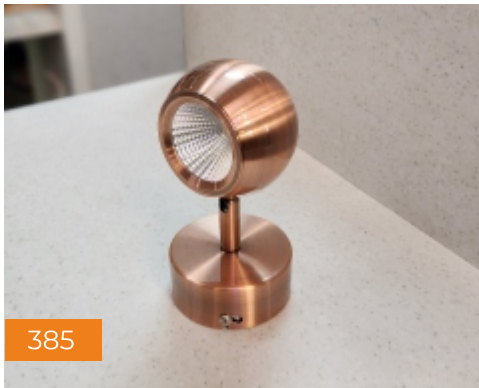

385 Wall Spotlight (Warm White) RoseGold and AntiqueBrass Body

Watt	Size (HxDia)	MRP	Packing (min.)
3W(385)	115 x 60 mm	₹ 625/-	100 Pcs
5W(385)	105 x 65 mm	₹ 875/-	50 Pcs
10W(385)	130 x 77 mm	₹ 1875/-	20 Pcs

Wall Spotlight (Warm White) Golden Aluminium Body

Watt	Size (mm)	MRP	Packing (min.)
3+3W(515)	100 x 200 x 70	₹ 1500/-	20 Pcs
3+2W(415)	125 x 60	₹ 1000/-	20 Pcs
8W(329A)	150 x 80 x 45	₹ 1040/-	20 Pcs
8W(329B)	150 x 90 x 45	₹ 1040/-	20 Pcs

GST 18% and Transport charges extra.

GST 18% and Transport charges extra.