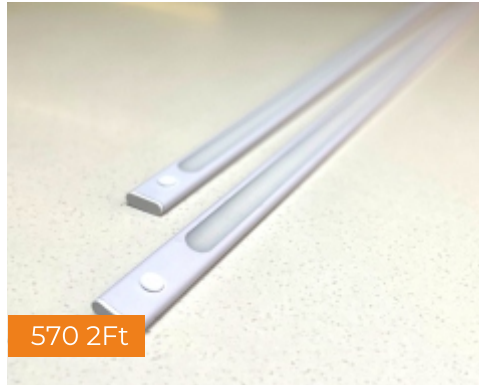

Available Colors:

Definition:

AB = Antique Brass, SS = Stainless Steel.

WARDROBE LIGHTS

570 1Ft

570 2Ft

570 1Ft

570 2Ft