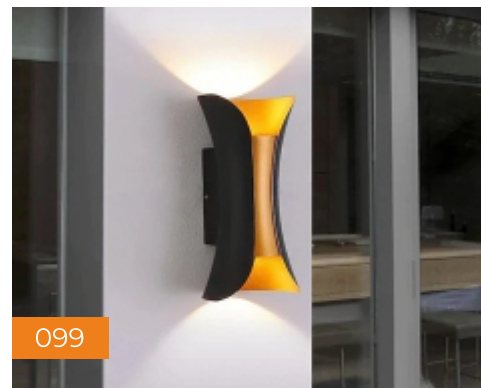

059 & 159 Wall Washer (Warm White) Grey Body | Wall Decorative Light

Watt	Size (mm)	MRP	Packing (min.)
3W(059)	75 x 80 x 65	₹ 425/-	50 Pcs
6W(059)	140 x 80 x 65	₹ 625/-	20 Pcs
5W(159)	70 x 80 x 65	₹ 500/-	50 Pcs
10W(159)	140 x 80 x 65	₹ 750/-	20 Pcs

GST 18% and Transport charges extra.

099 & 899 Wall Washer (Warm White) DarkGrey Body | Up Down Light

Watt	Size (mm)	MRP	Packing (min.)
10W(099)	150 x 70 x 65	₹ 960/-	50 Pcs
18W(099)	200 x 100 x 87	₹ 1700/-	20 Pcs
10W(899)	75 x 215 x 80	₹ 1040/-	50 Pcs
18W(899)	100 x 280 x 100	₹ 1480/-	20 Pcs

GST 18% and Transport charges extra.