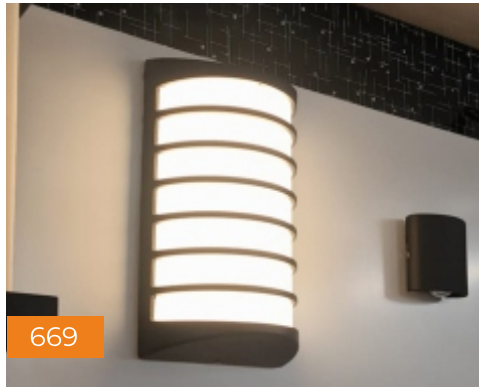

779

669

813

813

459

459

7080

7080

Bulkhead & Wall Light (Warm White)

Black Aluminium Body with Diffuser

Watt	Size (mm)	MRP	Packing (min.)
12W(779)	230 x 100 x 45	₹ 875/-	20 Pcs
12W(669)	250 x 120 x 55	₹ 950/-	20 Pcs
5W(459)	90 x 90 x 50	₹ 625/-	20 Pcs
10W(459)	250 x 90 x 90	₹ 975/-	20 Pcs

GST 18% and Transport charges extra.

Wall Washer (Warm White)

Black Aluminium Body

Watt	Size (mm)	MRP	Packing (min.)
12W(813)	113 x 92 x 30	₹ 950/-	20 Pcs
18W(813)	175 x 92 x 30	₹ 1200/-	20 Pcs
12W(7080R)	175 x 175 x 45	₹ 1375/-	20 Pcs
12W(7080S)	175 x 175 x 45	₹ 1375/-	20 Pcs

GST 18% and Transport charges extra.