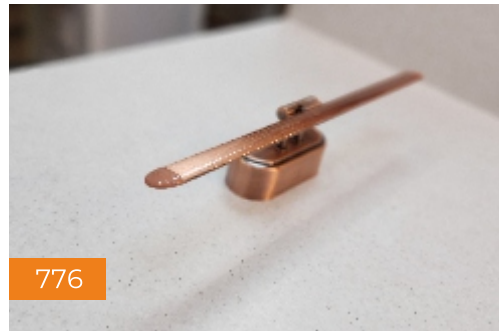

Available Colors:

Definition:
AB = Antique Brass, SS = Stainless Steel.

Available Colors:

Definition:
AB = Antique Brass, SS = Stainless Steel.

776 6W

776

776

375