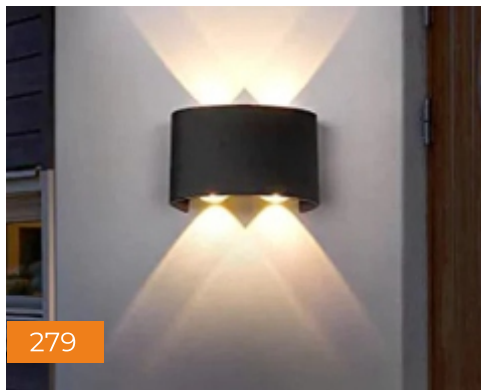

279 Wall Washer (Warm White)
Black Body | Up Down Light

Watt	Size (mm)	MRP	Packing (min.)
2W(279)	85 x 80 x 40	₹ 365/-	50 Pcs
4W(279)	115 x 77 x 35	₹ 490/-	50 Pcs
6W(279)	167 x 80 x 40	₹ 600/-	20 Pcs
8W(279)	220 x 80 x 47	₹ 800/-	20 Pcs

GST 18% and Transport charges extra.

278 | 280 Wall Washer (RGB Color)
Black Body | Up Down Light

Watt	Size (mm)	₹ Still	₹ Auto	Packing
2W(278)	75 x 77 x 35	₹ 400/-	₹ 490/-	50 Pcs
4W(278)	115 x 77 x 35	₹ 525/-	₹ 625/-	50 Pcs
6W(278)	167 x 80 x 40	₹ 640/-	₹ 725/-	20 Pcs
8W(278)	220 x 85 x 45	₹ 840/-	₹ 1040/-	20 Pcs

GST 18% and Transport charges extra.