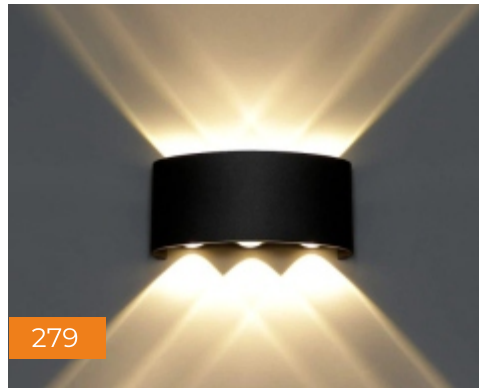

279 Wall Washer (Warm White)
Black Body | Up Down Light

Watt	Size (mm)	MRP	Packing (min.)
2W(279)	85 x 80 x 40	₹ 365/-	50 Pcs
4W(279)	115 x 77 x 35	₹ 490/-	50 Pcs
6W(279)	167 x 80 x 40	₹ 600/-	20 Pcs
8W(279)	220 x 80 x 47	₹ 800/-	20 Pcs

GST 18% and Transport charges extra.

278 | 280 Wall Washer (RGB Color)
Black Body | Up Down Light

Watt	Size (mm)	₹ Still	₹ Auto	Packing
2W(278)	75 x 77 x 35	₹ 400/-	₹ 490/-	50 Pcs
4W(278)	115 x 77 x 35	₹ 525/-	₹ 625/-	50 Pcs
6W(278)	167 x 80 x 40	₹ 640/-	₹ 725/-	20 Pcs
8W(278)	220 x 85 x 45	₹ 840/-	₹ 1040/-	20 Pcs

GST 18% and Transport charges extra.