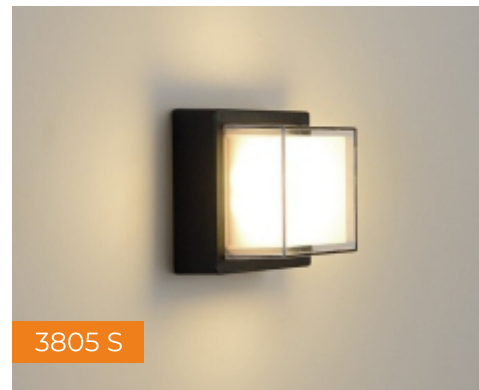

152

152

519

219

419

419

3805 S

3805 R

UP Down Wall Light (Warm White)

Black, White & Golden Aluminium Body.

Watt	Size (mm)	MRP	Packing (min.)
6W(152)	90 x 90 x 50	₹ 1125/-	20 Pcs
6W(152)	250 x 90 x 90	₹ 1125/-	20 Pcs
6W(419G)	160 x 50 x 45	₹ 960/-	20 Pcs
6W(419B)	160 x 50 x 45	₹ 790/-	20 Pcs

GST 18% and Transport charges extra.

Wall Washer (Warm White)

Black Aluminium Body

Watt	Size (mm)	MRP	Packing (min.)
2+2W(519)	110 x 80 x 72	₹ 700/-	20 Pcs
5+2W(219)	143 x 65 x 68	₹ 1200/-	20 Pcs
5W(3805)	105 x 105 x 84	₹ 975/-	20 Pcs
5W(3805)	115 x 115 x 90	₹ 975/-	20 Pcs

GST 18% and Transport charges extra.