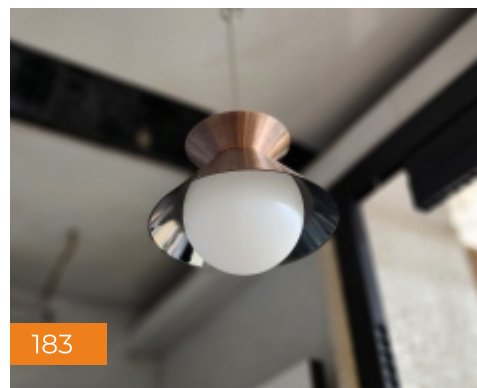

GST 18% and Transport charges extra.

HANGING LIGHTS

681

181

481

381

281

392