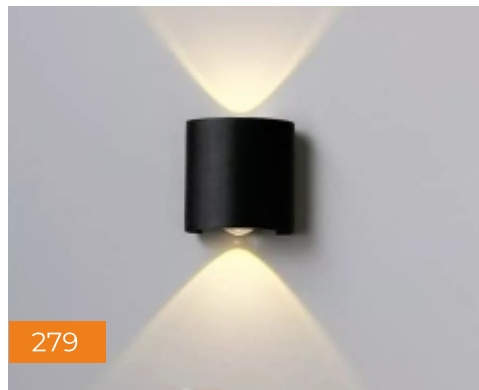

279 Wall Washer (Warm White)
Black Body | Up Down Light

Watt	Size (mm)	MRP	Packing (min.)
2W(279)	85 x 80 x 40	₹ 365/-	50 Pcs
4W(279)	115 x 77 x 35	₹ 490/-	50 Pcs
6W(279)	167 x 80 x 40	₹ 600/-	20 Pcs
8W(279)	220 x 80 x 47	₹ 800/-	20 Pcs

GST 18% and Transport charges extra.

278 | 280 Wall Washer (RGB Color)
Black Body | Up Down Light

Watt	Size (mm)	₹ Still	₹ Auto	Packing
2W(278)	75 x 77 x 35	₹ 400/-	₹ 490/-	50 Pcs
4W(278)	115 x 77 x 35	₹ 525/-	₹ 625/-	50 Pcs
6W(278)	167 x 80 x 40	₹ 640/-	₹ 725/-	20 Pcs
8W(278)	220 x 85 x 45	₹ 840/-	₹ 1040/-	20 Pcs

GST 18% and Transport charges extra.