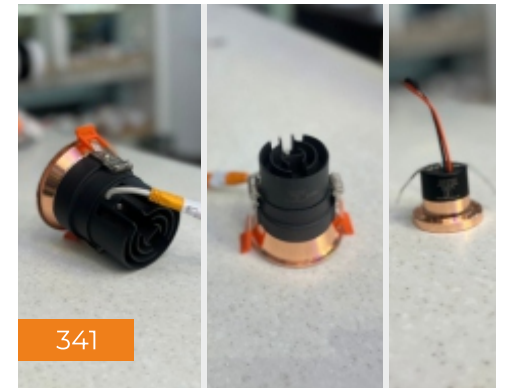

465 COB Downlight (3000K, 4000K)

White Aluminium Body | Recessed Spotlight

Watt	Size (mm)	MRP	Packing (min.)
5W(465)	65 x 65 x 55	₹ 400/-	50 Pcs
12W(465)	80 x 75 x 70	₹ 575/-	50 Pcs
18W(465)	115 x 110 x 105	₹ 875/-	20 Pcs
30W(465)	135 x 135 x 125	₹ 1700/-	20 Pcs

GST 18% and Transport charges extra.

341 COB Downlight (3K, 4K, 6K)

Black and White Body | Rose Gold REFlector.

Watt	Size (mm)	MRP	Packing (min.)
3W(341)	35 x 35 x 30	₹ 170/-	50 Pcs
7W(341)	64 x 64 x 70	₹ 560/-	50 Pcs
12W(341)	85 x 85 x 80	₹ 810/-	50 Pcs

GST 18% and Transport charges extra.