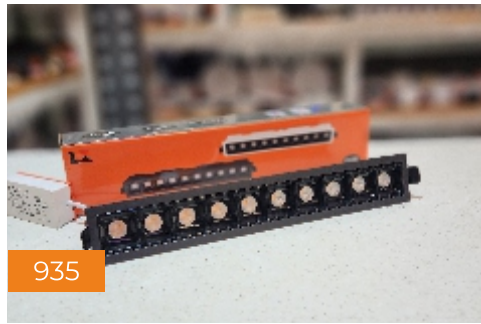

935

935

935

935

441

421

765

521

935 Linear Spotlight (3000K, 4000K)

White & Black Body | Recessed Downlight

Watt	Size (mm)	MRP	Packing (min.)
6W(935)	95 x 45 x 35	₹ 450/-	50 Pcs
10W(935)	140 x 45 x 35	₹ 525/-	50 Pcs
20W(935)	280 x 45 x 35	₹ 950/-	20 Pcs
4W(935)	74 x 74 x 35	₹ 500/-	100 Pcs
9W(935)	113 x 113 x 35	₹ 825/-	100 Pcs

GST 18% and Transport charges extra.

Spotlights (Nisch Lights)

White, Black Body. | 6K, 4K, 3K, RD, BL, GR, PK

Watt	Size (mm)	MRP	Packing (min.)
3W(441 R)	38 x 32	₹ 170/-	100 Pcs
3W(629)	38 x 32	₹ 190/-	100 Pcs
2W(522D)	32 x 17 x 25	₹ 65/-	100 Pcs
2W(521)	42 x 25 x 35	₹ 125/-	100 Pcs
3W(765)	60 x 14	₹ 250/-	100 Pcs
3W(421)	42 x 25 x 35	₹ 210/-	100 Pcs
1W(421)	32 x 17 x 25	₹ 130/-	100 Pcs

GST 18% and Transport charges extra.