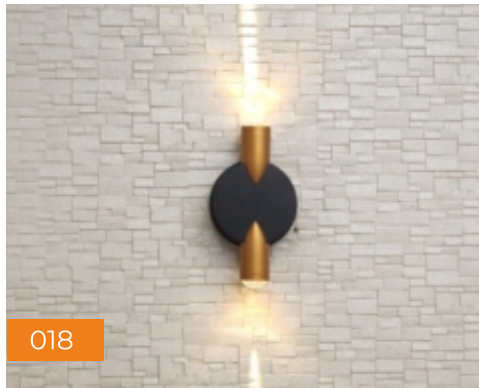

GST 18% and Transport charges extra.

Up Down Wall Light (Warm White)

Black Aluminium Body with Diffuser

Watt	Size (mm)	MRP	Packing (min.)
4W (539)	95 x 85 x 45	₹ 840/-	20 Pcs
6W (539)	140 x 85 x 45	₹ 1090/-	20 Pcs
8W (539)	190 x 85 x 45	₹ 1315/-	20 Pcs
6W (018)	90 x 170 x 45	₹ 840/-	20 Pcs