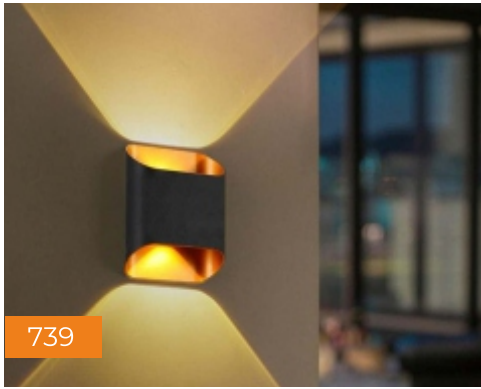

739

739

139

139

739

739

029

029

739 Wall Washer (Warm White)

Black Body | Rose Gold Reflector

Watt	Size (mm)	MRP	Packing (min.)
2W(739)	85 x 95 x 38	₹ 640/-	50 Pcs
4W(739)	115 x 95 x 38	₹ 765/-	50 Pcs
6W(739)	180 x 95 x 38	₹ 900/-	20 Pcs
8W(739)	235 x 95 x 38	₹ 1100/-	20 Pcs

GST 18% and Transport charges extra.

Wall Light (Warm White)

Black Aluminium Body

Watt	Size (mm)	MRP	Packing (min.)
4+3W(139)	120 x 125 x 35	₹ 815/-	20 Pcs
6+6W(139)	160 x 160 x 35	₹ 1065/-	20 Pcs
3W(029)	130 x 50 x 45	₹ 725/-	20 Pcs
12W(029)	195 x 65 x 45	₹ 1038/-	20 Pcs

GST 18% and Transport charges extra.