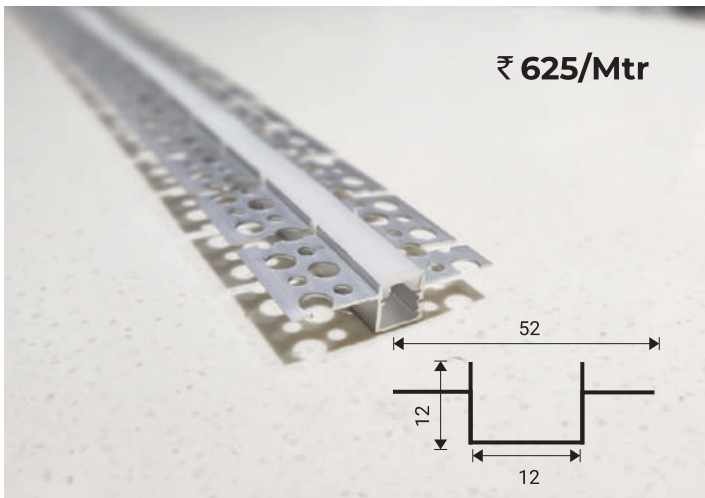

**PRO S** | 75x20 mm | Box: 42 Mtr

**PRO R** | 75x35 mm | Box:42 Mtr

**PRO S** | 75x35 mm | Box:42 Mtr

**PRO R** | 100x35 mm | Box: 30 Mtr

**PRO S** | 100x35 mm | Box: 30 Mtr

**121 C** | 16x16 mm | Box: 600 Mtr

**7070 C** | 70x70 mm | Box: 30 Mtr

*Flexible* **RIMLESS** ALUMINIUM PROFILE

**XT 729** | 12x12 mm | Box: 150 Mtr

**XT 733** | 16x12 mm | Box: 150 Mtr

**XT 737** | 20x14 mm | Box: 120 Mtr

**XT 740** | 30x12 mm | Box: 120 Mtr