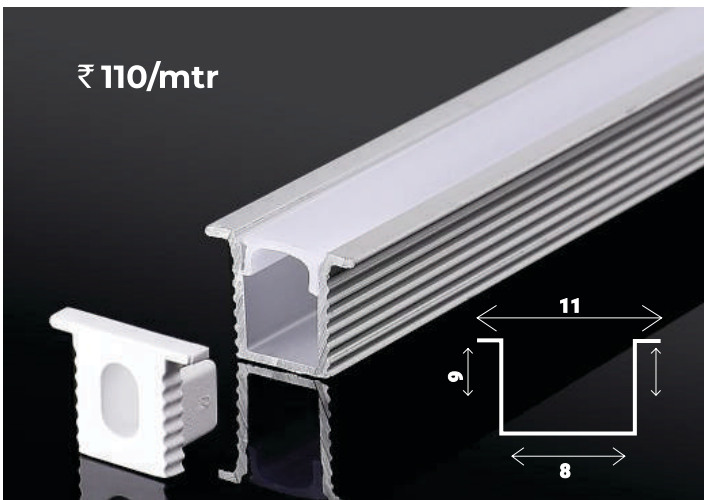

870 R | 8x9 mm | Box: 600 Mtr