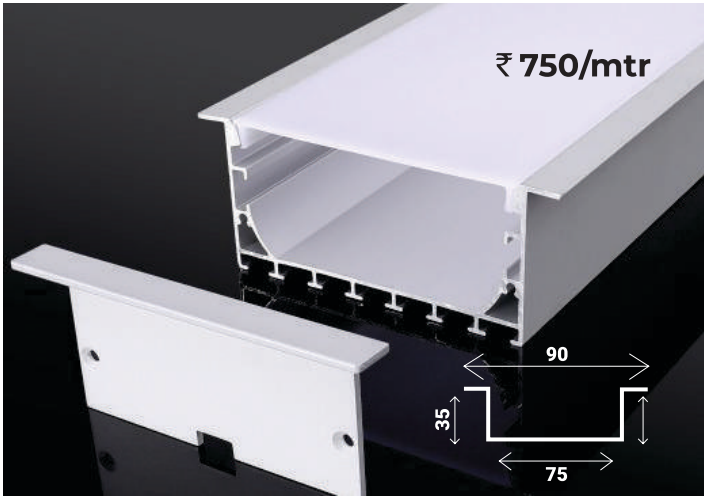

PRO R | 75x35 mm | Box:42 Mtr