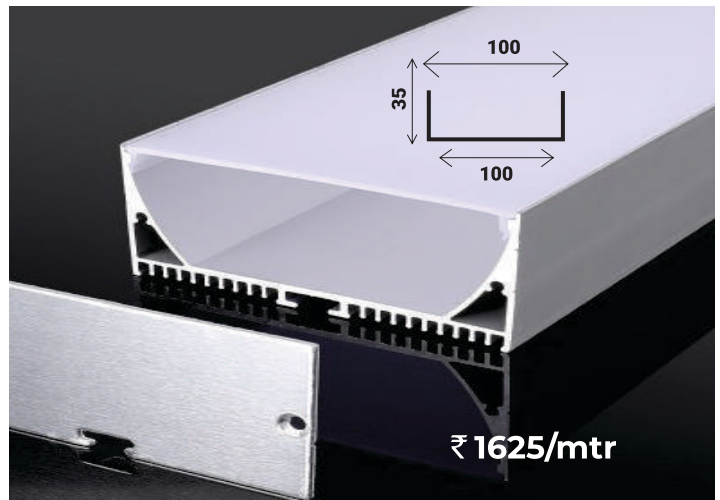

**PRO S** | 75x20 mm | Box: 42 Mtr

**PRO R** | 75x35 mm | Box:42 Mtr

**PRO S** | 75x35 mm | Box:42 Mtr

**PRO R** | 100x35 mm | Box: 30 Mtr

**PRO S** | 100x35 mm | Box: 30 Mtr

**121 C** | 16x16 mm | Box: 600 Mtr

**7070 C** | 70x70 mm | Box: 30 Mtr

*Flexible* **RIMLESS** ALUMINIUM PROFILE

**XT 729** | 12x12 mm | Box: 150 Mtr

**XT 733** | 16x12 mm | Box: 150 Mtr

**XT 737** | 20x14 mm | Box: 120 Mtr

**XT 740** | 30x12 mm | Box: 120 Mtr