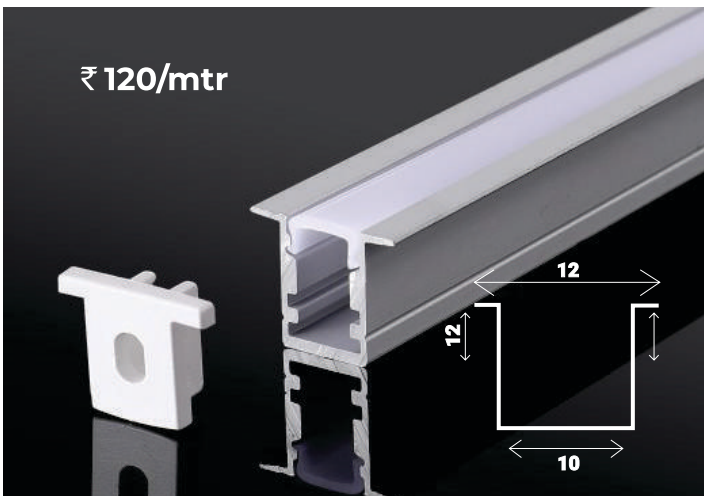

839 R | 10x12 mm | Box: 600 Mtr