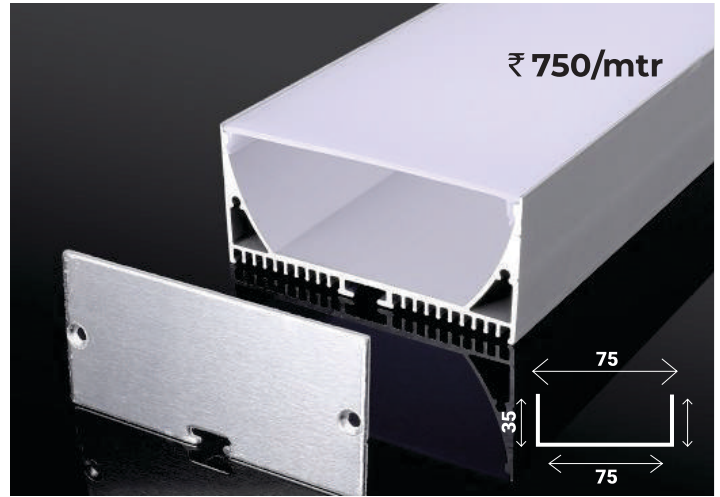

PRO S | 75x35 mm | Box:42 Mtr