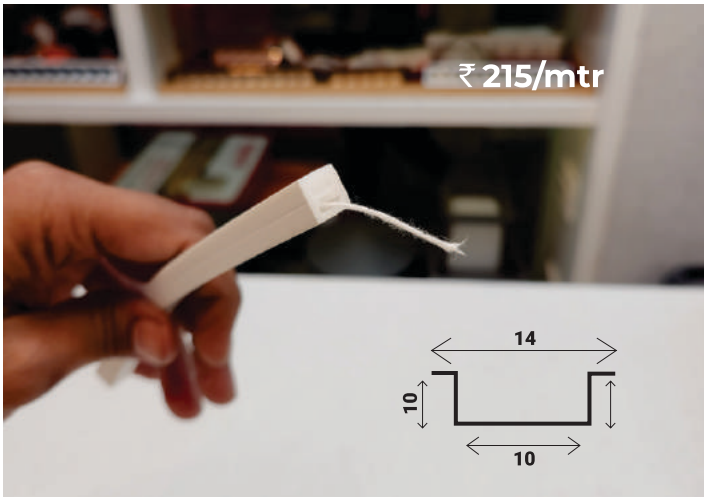

## PROFILE CHANNEL

---

*Rubber Profile  
with Yarn.*

End Cap  
**₹ 10 per pc**

Packing: 20 Pcs

Clip  
**₹ 10 per pc**

Packing: 20 Pcs

\* Profile length per box is 100 meter.