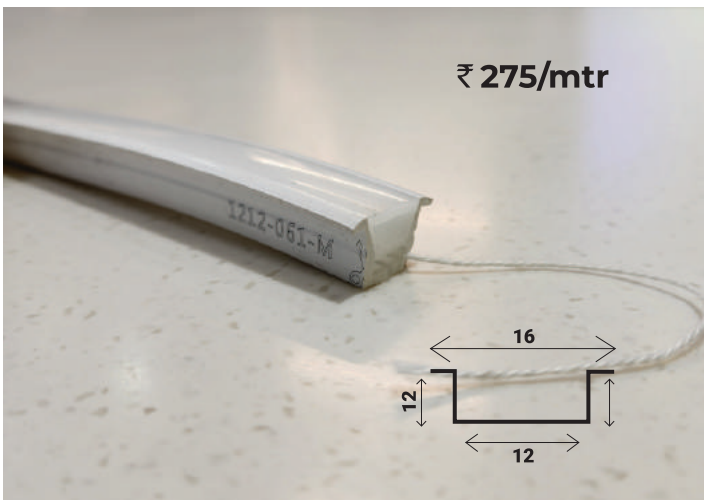

3 12 x 12 R Consealed