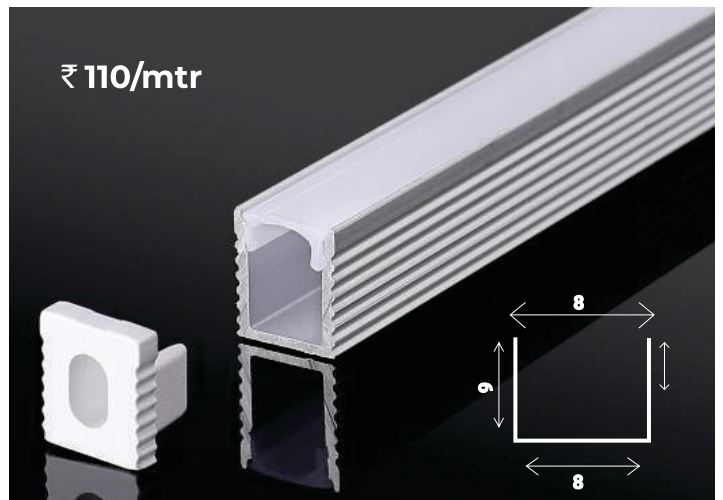

870 S | 8x9 mm | Box: 600 Mtr