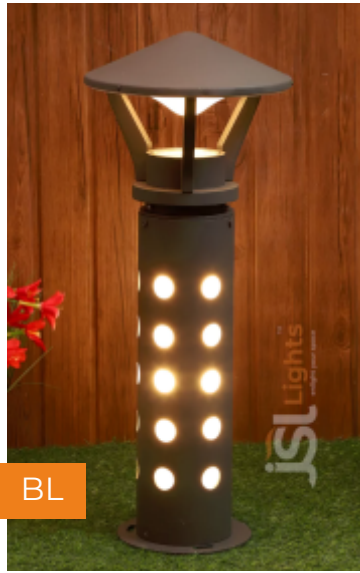

GL

BL

BL

Gate & Bollard Light
Model #: AP177

Light Source:
E27 Holder

LED Color: **As Required**

Wattage: **As Required**

Watt	Size (H x W)	Pricing
177 - GL (15")	375 x 275 mm	₹ 3250
177 - BL (27")	675 x 275 mm	₹ 4625
177 - BL (39")	990 x 275 mm	₹ 5875