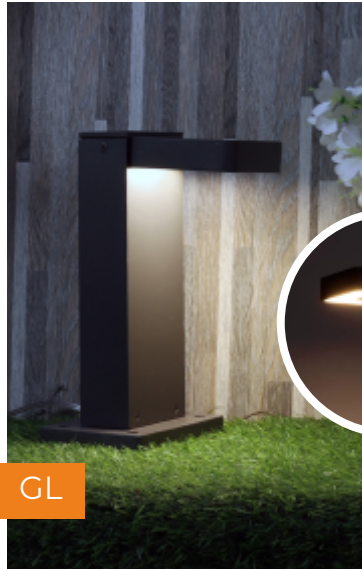

GL

BL

BL

Gate & Bollard Light Model #: AP1086

Light Source:
Inbuild LED

LED Color: **Warm White**

Wattage: **12W**

Watt	Size (H x W)	Pricing
1086 - GL (10")	250 x 80 mm	₹ 2875
1086 - BL (24")	600 x 80 mm	₹ 3625
1086 - BL (30")	750 x 80 mm	₹ 4125

Body Color: **Grey**

Master Packing: **10 Pc**

Specification: Series: GLANZA Series   Material: Aluminium Die Casting   Input: AC220V   Service Warranty Available

GL

BL

BL

Gate & Bollard Light Model #: AP188

Light Source:
Inbuild LED

LED Color: **Warm White**

Wattage: **12W**

Watt	Size (H x W)	Pricing
188 - GL (10")	250 x 200 mm	₹ 3375
188 - BL (20")	500 x 200 mm	₹ 4375
188 - BL (30")	750 x 200 mm	₹ 5625

Body Color: **Grey**

Master Packing: **10 Pc**

Specification: Series: NOVA Series   Material: Aluminium Die Casting   Input: AC220V   Service Warranty Available