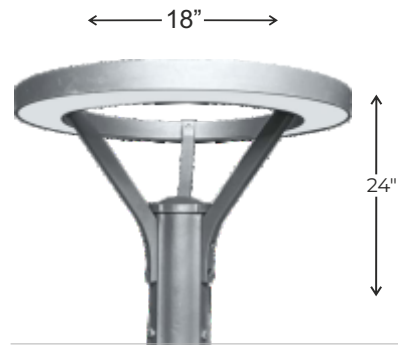

Ap1050 Pole Light

Light Source:
Inbuild LED

Motel #	Size (H x D)	Pricing
1050 - GL (1.5')	24 x 18 IN	₹ 11250
1050 - PL (10')	120 x 18 IN	₹ 23750

LED Color: **3000K**

Body Color: **Grey**

Wattage: **50W**