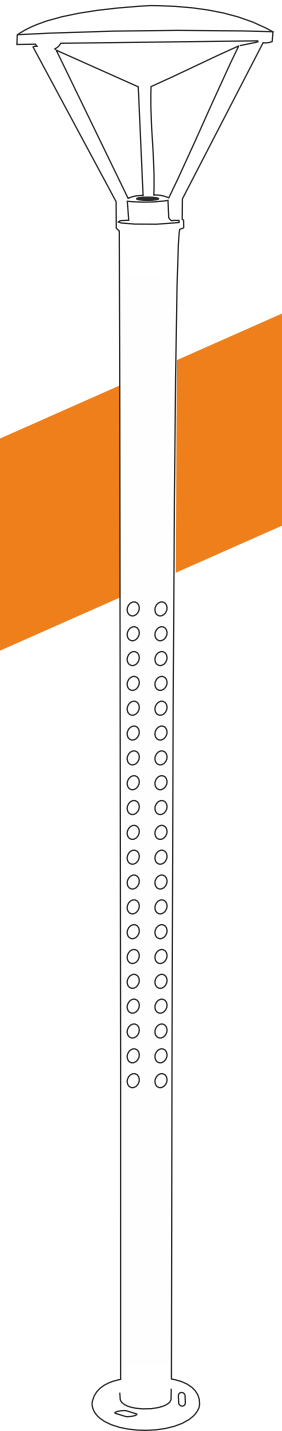

Outdoor Led
GATEBOLLARD Lights
Garden Pathway & Pillar Post Lights.

* Jan 2024 Edition

GL

BL

Gate & Bollard Light

Model #: AP079

Light Source:
Inbuild LED

LED Color: **Warm White**