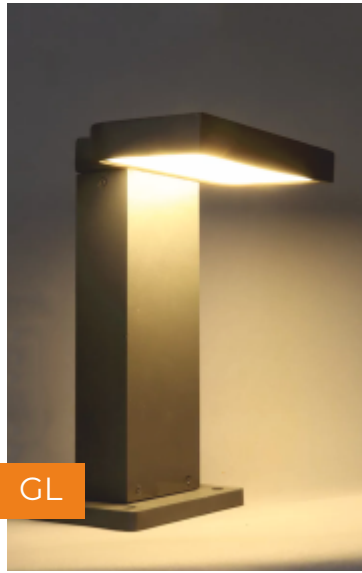

GL

BL

BL

Gate & Bollard Light Model #: AP1061

Light Source:
Inbuild LED

LED Color: **Warm White**

Wattage: **12W**

Watt	Size (H x W)	Pricing
1061 - GL (10")	250 x 200 mm	₹ 3375
1061 - BL (20")	500 x 200 mm	₹ 4375
1061 - BL (30")	750 x 200 mm	₹ 5625

Body Color: **Grey**

Master Packing: **1 Pc**

Specification: Series: LEO Series   Material: Aluminium Die Casting   Input: AC220V   Service Warranty Available

GL

BL

BL

Gate & Bollard Light Model #: AP1062

Light Source:
Inbuild LED

LED Color: **Warm White**

Wattage: **24W**

Watt	Size (H x W)	Pricing
1062 - GL (10")	250 x 200 mm	₹ 4125
1062 - BL (20")	500 x 200 mm	₹ 5125
1062 - BL (30")	750 x 200 mm	₹ 6375

Body Color: **Grey**

Master Packing: **1 Pc**

Specification: Series: TWIN Tower Series   Material: Aluminium Die Casting   Input: AC220V   Service Warranty Available