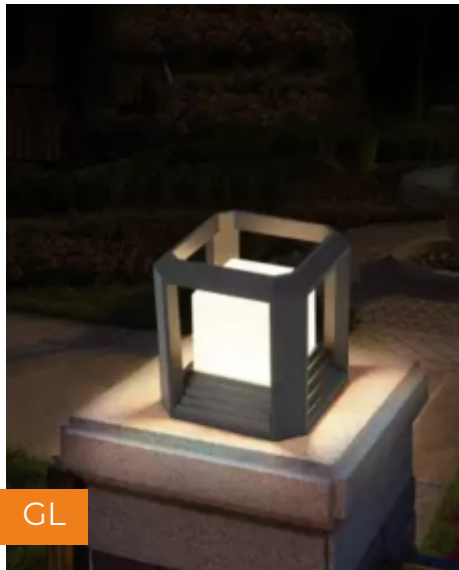

Gate Lights

Model #: AP3001

Light Source:
E27 Holder

LED Color: **As Required**

Wattage: **As Required**

Watt	Size (H x W)	Pricing
3001 - S (7")	175 x 200 mm	₹ 2200
3001 - M (8")	200 x 200 mm	₹ 3625
3001 - L (12")	300 x 300 mm	₹ 5250

Body Color: **Grey**

Master Packing: **10 Pc**

Specification: Series: 3001 Series	Material: Aluminium Die Casting with PC Diffuser	Input: AC220V	Service Warranty Available