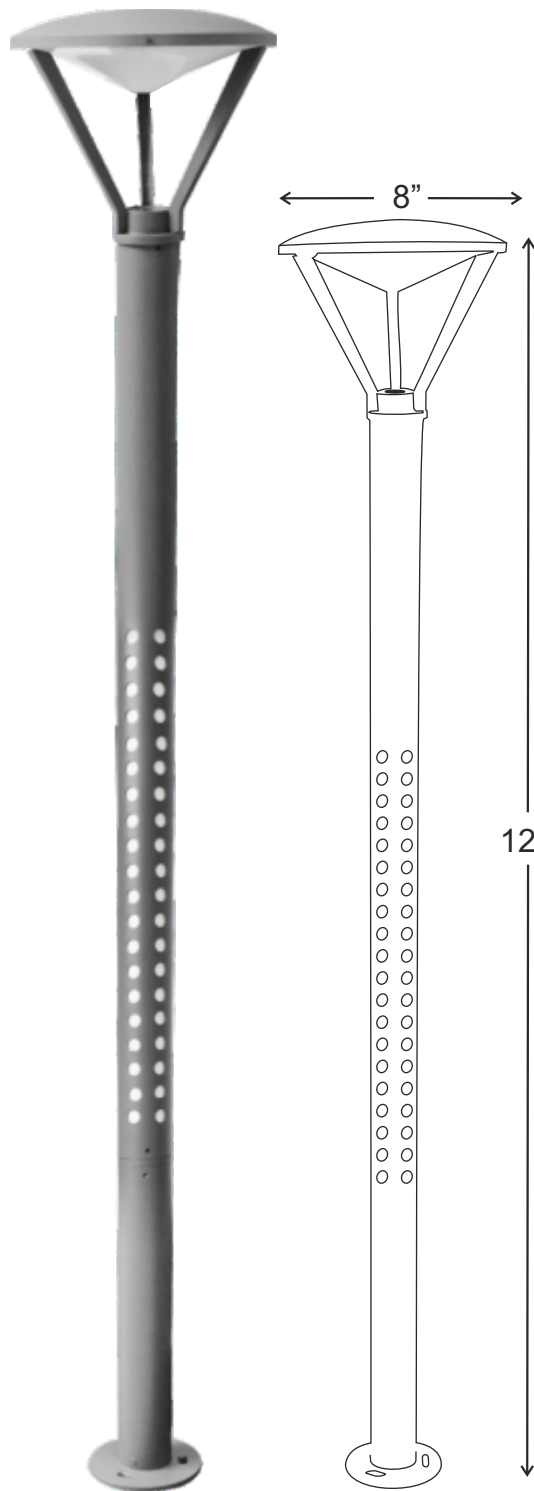

API177 TDI Pole Light

Light Source:
E27 Holder

Motel #	Size (H x D)	Pricing
177 - GL (1.5')	24 x 18 IN	₹ 13750
177 - PL (10')	120 x 18 IN	₹ 28750

LED Color: **As Required** Body Color: **Grey** Wattage: **As Required**

Price without LED Bulb.