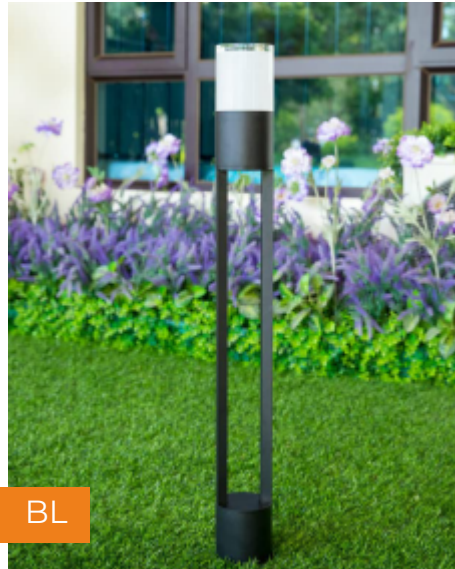

BL

Gate & Bollard Light

Model #: AP169

Light Source:
Inbuild LED

LED Color: **Warm White**

Wattage: **3+9W**

Model #	Size (H x W)	Pricing
169 - GL (16")	400 x 85 mm	₹ 2375
169 - BL (30")	750 x 85 mm	₹ 2875

Body Color: **Black**

Master Packing: **10 Pc**

Specification: Series: 169 Series	Material: Aluminium Die Casting	Input: AC220V	Service Warranty Available