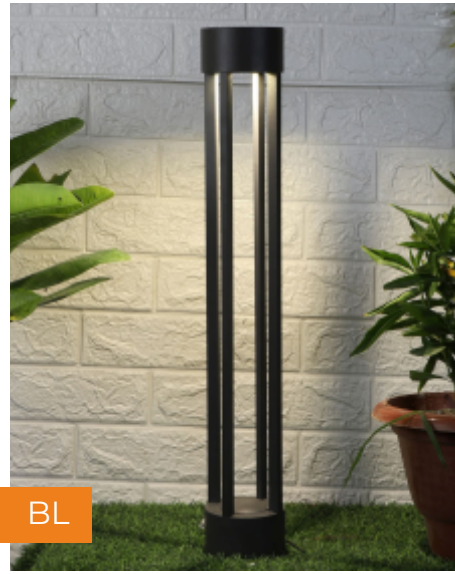

BL

Gate & Bollard Light

Model #: AP8588

Light Source:
Inbuild LED

LED Color: **Warm White**

Wattage: **12W**

Model #	Size (H x D)	Pricing
8588 - GL (11")	275 x 90 mm	₹ 2625
8588 - BL (24")	600 x 90 mm	₹ 3625

Body Color: **Black**

Master Packing: **10 Pc**

Specification: Series: Signature Series   Material: Aluminium Die Casting   Input: AC220V   Service Warranty Available