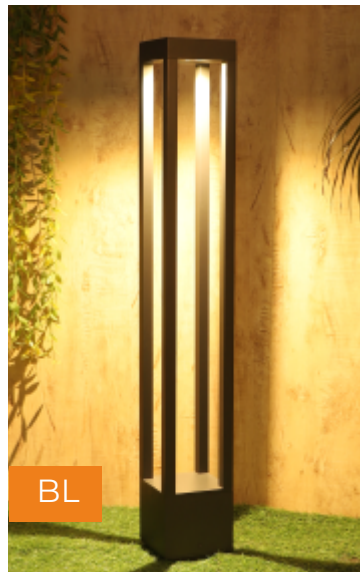

BL

Gate & Bollard Light
Model #: AP1479

Light Source:
Inbuild LED

LED Color: **Warm White**

Wattage: **12W**

Watt	Size (H x W)	Pricing
1479 - GL (12")	300 x 100 mm	₹ 3000
1479 - BL (24")	600 x 100 mm	₹ 3625
1479 - BL (39")	975 x 100 mm	₹ 5625

Body Color: **Grey**

Master Packing: **10 Pc**

Specification: Series: SIGNATURE Series	Material: Aluminium Die Casting	Input: AC220V	Service Warranty Available