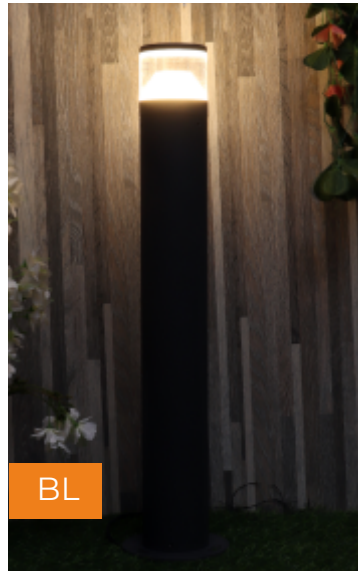

Specification: Series: TWIN Tower Series Material: Aluminium Die Casting Input: AC220V Service Warranty Available

GL

BL

BL

Gate & Bollard Light Model #: AP1086

Light Source:
Inbuild LED

LED Color: **Warm White**