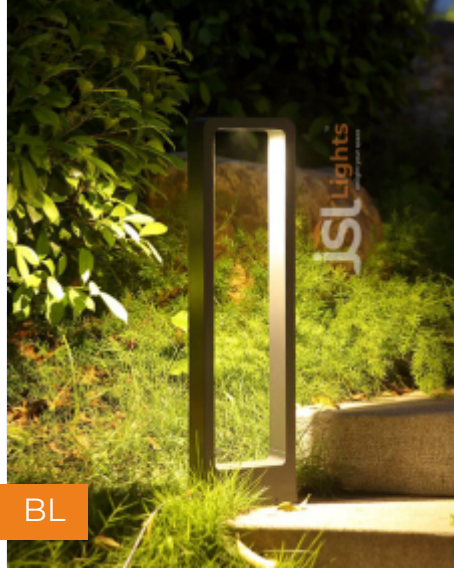

Outdoor Led
GATEBOLLARD Lights
Garden Pathway & Pillar Post Lights.

* Jan 2024 Edition

GL

BL

Gate & Bollard Light

Model #: AP079

Light Source:
Inbuild LED

LED Color: **Warm White**