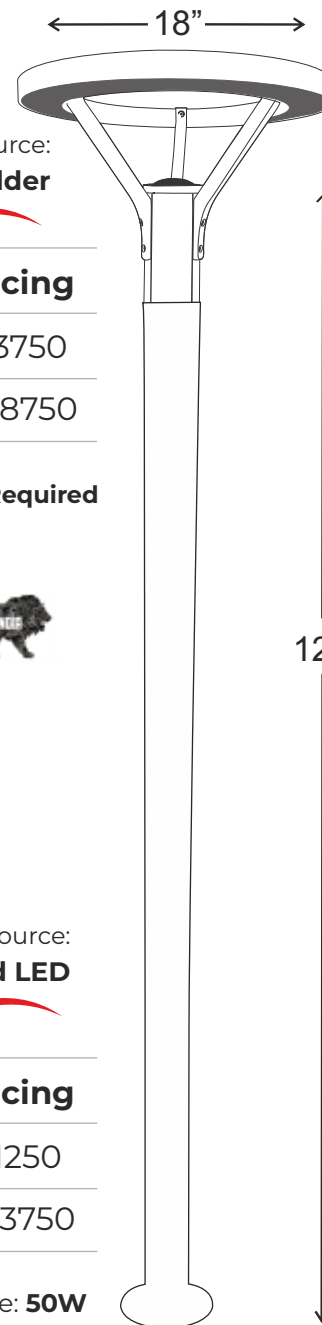

Ap1050 Pole Light

Light Source:
Inbuild LED

Motel #	Size (H x D)	Pricing
1050 - GL (1.5')	24 x 18 IN	₹ 11250
1050 - PL (10')	120 x 18 IN	₹ 23750

LED Color: **3000K**

Body Color: **Grey**

Wattage: **50W**