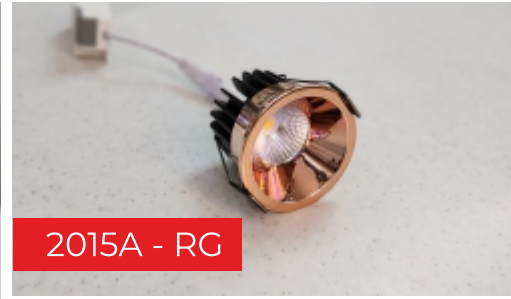

OSRAM

apra
LED LIGHTING

 Beam Angle

 NO Harmful UV Radiation

GST, Freight and Forwarding charges are extra. Two years service warranty.

O=Outer C=Cutting H=Height

COB Spotlight (4000K, 3000K)

Black & White Aluminium Body | Reflector