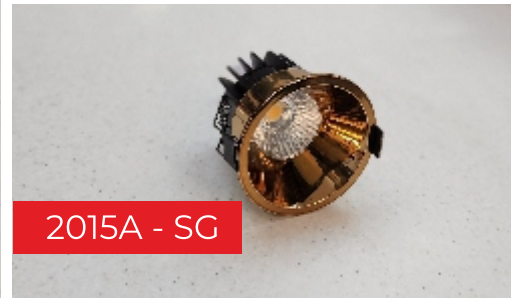

OSRAM

apra
LED LIGHTING

 Beam Angle

 NO Harmful UV Radiation

GST, Freight and Forwarding charges are extra. Two years service warranty.

O=Outer C=Cutting H=Height

COB Spotlight (4000K, 3000K)

Black & White Aluminium Body | Reflector