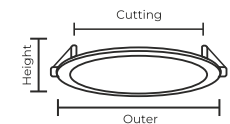

AP 078

AP 1703

M Series - Backlit LED Panel

LED Panel with HPF Driver.

METAL Body
PANEL

LED Color: **6000K, 4000K, 3000K**

Shape: **Round & Square**

Watt	Size (O x C x H)	Recessed	Surface	Packing
4W(3")	90 x 70 x 20 mm	₹ 225	₹ 250	50 Pcs
8W(4")	120 x 105 x 20 mm	₹ 335	₹ 435	50 Pcs
12W(5")	150 x 135 x 20 mm	₹ 475	NA	20 Pcs
15W(6")	170 x 155 x 20 mm	₹ 525	₹ 685	20 Pcs
18W(7")	190 x 175 x 20 mm	₹ 700	NA	20 Pcs
22W(8")	225 x 205 x 20 mm	₹ 700	₹ 935	20 Pcs
30W(12")	300 x 280 x 20 mm	₹ 1315	₹ 1565	10 Pcs

LED Color: **Color Changing (6K+4K+3K)**

8W(4")	90 x 70 x 20 mm	₹ 415	₹ 500	50 Pcs
12W(5")	120 x 105 x 20 mm	₹ 615	₹ 750	50 Pcs

General Specification:

Beam Angle: Wide	Warranty: 2 Years
Surge Cap.: 4KV	Input Voltage: 110-350 VP 440V
IP Rating: IP20	Power Factor: >0.90(HPF)
Lumens: 110 /Watt	Material: Aluminium Die Casting

GST extra as per applicable.

Freight & forwarding extra.