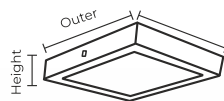

AP 078

AP 1703

M Series - Backlit LED Panel

LED Panel with HPF Driver.

METAL Body
PANEL

LED Color: **6000K, 4000K, 3000K**

Shape: **Round & Square**

Watt	Size (O x C x H)	Recessed	Surface	Packing
4W(3")	90 x 70 x 20 mm	₹ 225	₹ 250	50 Pcs
8W(4")	120 x 105 x 20 mm	₹ 335	₹ 435	50 Pcs
12W(5")	150 x 135 x 20 mm	₹ 475	NA	20 Pcs
15W(6")	170 x 155 x 20 mm	₹ 525	₹ 685	20 Pcs
18W(7")	190 x 175 x 20 mm	₹ 700	NA	20 Pcs
22W(8")	225 x 205 x 20 mm	₹ 700	₹ 935	20 Pcs
30W(12")	300 x 280 x 20 mm	₹ 1315	₹ 1565	10 Pcs

LED Color: **Color Changing (6K+4K+3K)**

8W(4")	90 x 70 x 20 mm	₹ 415	₹ 500	50 Pcs
12W(5")	120 x 105 x 20 mm	₹ 615	₹ 750	50 Pcs

General Specification:

Beam Angle: Wide	Warranty: 2 Years
Surge Cap.: 4KV	Input Voltage: 110-350 VP 440V
IP Rating: IP20	Power Factor: >0.90(HPF)
Lumens: 110 /Watt	Material: Aluminium Die Casting

GST extra as per applicable.

Freight & forwarding extra.