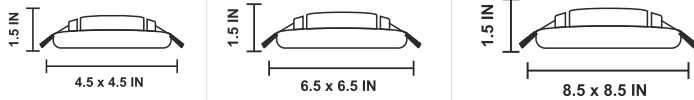

AP 932

Slim Adjustable LED Panel

With External Driver.

PVC Body
PANEL

LED Color: **6000K, 4000K, 3000K**

Shape: **Round & Square**

Watt	Size (O x C x H)	Price	Packing
12W(4.8")	120 x 120 x 25 mm	₹ 435	50 Pcs
18W(6.8")	170 x 170 x 25 mm	₹ 675	50 Pcs
24W(8.8")	220 x 220 x 25 mm	₹ 850	30 Pcs

Body: White Adjustable

Cut Size: 2.5 - 4 Inch Adjustable

AP 933

A-Series Full Diffuser Adjustable Panel

With External Driver.

PVC Body
PANEL

LED Color: **6000K, 4000K, 3000K**

Shape: **Round & Square**

Watt	Size (O x C x H)	Recessed	Surface	Packing
12W(4.5")	115 x 115 x 37 mm	₹ 500	₹ 665	20 Pcs
24W(6.5")	165 x 165 x 37 mm	₹ 750	₹ 915	20 Pcs

Body: White Adjustable

Cut Size: 2.5 - 4 Inch Adjustable

GST extra as per applicable.

Freight & forwarding extra.