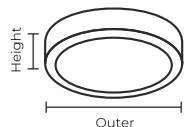

AP 078

AP 1703

M Series - Backlit LED Panel

LED Panel with HPF Driver.

METAL Body
PANEL

LED Color: **6000K, 4000K, 3000K**

Shape: **Round & Square**

Watt	Size (O x C x H)	Recessed	Surface	Packing
4W(3")	90 x 70 x 20 mm	₹ 225	₹ 250	50 Pcs
8W(4")	120 x 105 x 20 mm	₹ 335	₹ 435	50 Pcs
12W(5")	150 x 135 x 20 mm	₹ 475	NA	20 Pcs
15W(6")	170 x 155 x 20 mm	₹ 525	₹ 685	20 Pcs
18W(7")	190 x 175 x 20 mm	₹ 700	NA	20 Pcs
22W(8")	225 x 205 x 20 mm	₹ 700	₹ 935	20 Pcs
30W(12")	300 x 280 x 20 mm	₹ 1315	₹ 1565	10 Pcs

LED Color: **Color Changing (6K+4K+3K)**

8W(4")	90 x 70 x 20 mm	₹ 415	₹ 500	50 Pcs
12W(5")	120 x 105 x 20 mm	₹ 615	₹ 750	50 Pcs

General Specification:

Beam Angle: Wide	Warranty: 2 Years
Surge Cap.: 4KV	Input Voltage: 110-350 VP 440V
IP Rating: IP20	Power Factor: >0.90(HPF)
Lumens: 110 /Watt	Material: Aluminium Die Casting

GST extra as per applicable.

Freight & forwarding extra.