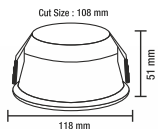

Deep Down Light

With External Driver.

METAL Body
DOWNLIGHT

LED Color: **6000K, 4000K, 3000K**

Shape: **Round**

Watt	Size (O x C x H)	Price	Packing
12W(4.8")	120 x 110 x 50 mm	₹ 1125	50 Pcs
18W(6")	150 x 140 x 55 mm	₹ 1375	50 Pcs
24W(7")	170 x 160 x 55 mm	₹ 1625	20 Pcs

Body: White

Driver: Apra

AP 1005