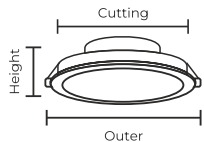

General Specification:

Beam Angle: Wide	Warranty: 2 Years
Surge Cap.: 4KV	Input Voltage: 110-350 VP 440V
IP Rating: IP20	Power Factor: >0.90(HPF)
Lumens: 110 /Watt	Material: Aluminium Die Casting