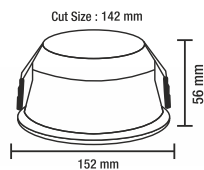

Deep Down Light

With External Driver.

METAL Body
DOWNLIGHT

LED Color: **6000K, 4000K, 3000K**

Shape: **Round**

Watt	Size (O x C x H)	Price	Packing
12W(4.8")	120 x 110 x 50 mm	₹ 1125	50 Pcs
18W(6")	150 x 140 x 55 mm	₹ 1375	50 Pcs
24W(7")	170 x 160 x 55 mm	₹ 1625	20 Pcs

Body: White

Driver: Apra

AP 1005