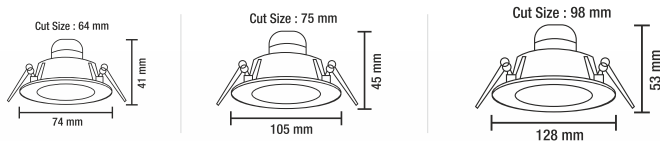

AP 611

AP 305

D-Series Rimless LED Panel

With Internal Driver.

PVC Body
PANEL

LED Color: **6000K, 4000K, 3000K**

Shape: **Round**

Watt	Size (O x C x H)	Price	Packing
8W(3.5")	90 x 90 x 28 mm	₹ 325	50 Pcs
16W(4.8")	120 x 120 x 28 mm	₹ 450	50 Pcs
22W(6")	150 x 150 x 28 mm	₹ 700	30 Pcs

Material: PVC Body

Warranty: 1 Year

Movable Spotlight

With Driver.

PVC Body
PANEL

Material: **PVC Body**

Shape: **Round**

Watt	Size (O x C x H)	Price	Packing
4W(2.5")	74 x 64 x 41 mm	₹ 185	100 Pcs
8W(3.5")	105 x 75 x 45 mm	₹ 275	50 Pcs
12W(5")	128 x 98 x 53 mm	₹ 475	20 Pcs

LED Color: **4W**: 6K, 4K, 3K, RD, BL, GR | **8W**: 6K, 4K, 3K | **12W**: 6K, 4K, 3K

GST extra as per applicable.

Freight & forwarding extra.