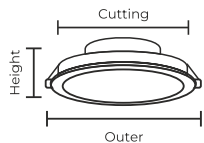

General Specification:

Beam Angle: Wide	Warranty: 2 Years
Surge Cap.: 4KV	Input Voltage: 110-350 VP 440V
IP Rating: IP20	Power Factor: >0.90(HPF)
Lumens: 110 /Watt	Material: PVC Plastic Body