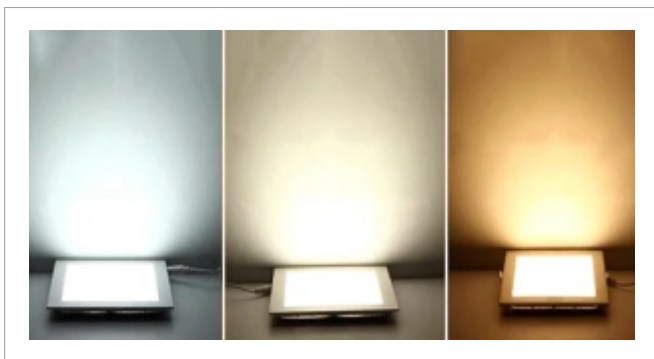

CEILING LED PANEL

Panel *Lighting*
FOR HOME.

LED ceiling panels for
a **STYLISH LIVING.**

Concealed

Surface

Illuminate Your Ceiling with LED Elegance

LED panel lights which is available in warranty.

GST extra as per applicable.