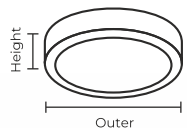

General Specification:

Beam Angle: Wide	Warranty: 2 Years
Surge Cap.: 4KV	Input Voltage: 110-350 VP 440V
IP Rating: IP20	Power Factor: >0.90(HPF)
Lumens: 110 /Watt	Material: Aluminium Die Casting