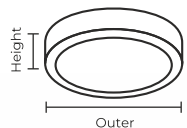

General Specification:

Beam Angle: Wide	Warranty: 2 Years
Surge Cap.: 4KV	Input Voltage: 110-350 VP 440V
IP Rating: IP20	Power Factor: >0.90(HPF)
Lumens: 110 /Watt	Material: PVC Plastic Body