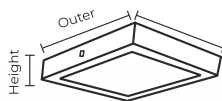

General Specification:

Beam Angle: Wide	Warranty: 2 Years
Surge Cap.: 4KV	Input Voltage: 110-350 VP 440V
IP Rating: IP20	Power Factor: >0.90(HPF)
Lumens: 110 /Watt	Material: Aluminium Die Casting