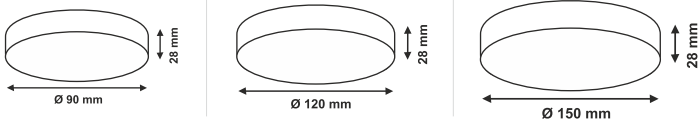

AP 611

AP 305

D-Series Rimless LED Panel

With Internal Driver.

PVC Body
PANEL

LED Color: **6000K, 4000K, 3000K**

Shape: **Round**

Watt	Size (O x C x H)	Price	Packing
8W(3.5")	90 x 90 x 28 mm	₹ 325	50 Pcs
16W(4.8")	120 x 120 x 28 mm	₹ 450	50 Pcs
22W(6")	150 x 150 x 28 mm	₹ 700	30 Pcs

Material: PVC Body

Warranty: 1 Year

Movable Spotlight

With Driver.

PVC Body
PANEL

Material: **PVC Body**

Shape: **Round**

Watt	Size (O x C x H)	Price	Packing
4W(2.5")	74 x 64 x 41 mm	₹ 185	100 Pcs
8W(3.5")	105 x 75 x 45 mm	₹ 275	50 Pcs
12W(5")	128 x 98 x 53 mm	₹ 475	20 Pcs

LED Color: **4W**: 6K, 4K, 3K, RD, BL, GR | **8W**: 6K, 4K, 3K | **12W**: 6K, 4K, 3K

GST extra as per applicable.

Freight & forwarding extra.