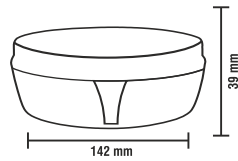

LED Color: **6000K, 4000K, 3000K**

Shape: **Round & Square**

Watt	Size (O x C x H)	Price	Packing
12W (4.8")	120 x 120 x 25 mm	₹ 435	50 Pcs
18W (6.8")	170 x 170 x 25 mm	₹ 675	50 Pcs
24W (8.8")	220 x 220 x 25 mm	₹ 850	30 Pcs

Body: White Adjustable

Cut Size: 2.5 - 4 Inch Adjustable

AP 933

A-Series Full Diffuser Adjustable Panel

With External Driver.

PVC Body
PANEL

LED Color: **6000K, 4000K, 3000K**

Shape: **Round & Square**

Watt	Size (O x C x H)	Recessed	Surface	Packing
12W (4.5")	115 x 115 x 37 mm	₹ 500	₹ 665	20 Pcs
24W (6.5")	165 x 165 x 37 mm	₹ 750	₹ 915	20 Pcs

Body: White Adjustable

Cut Size: 2.5 - 4 Inch Adjustable

GST extra as per applicable.

Freight & forwarding extra.

AP 934

Moon Shine Surface Panel

With Internal Driver.

PVC Body
PANEL

Body: **White**

Shape: **Round**

Watt	Size (O x C x H)	Price	Packing
6W (3.5")	85 x 85 x 37 mm	₹ 300	50 Pcs
15W (5.5")	142 x 142 x 39 mm	₹ 550	30 Pcs