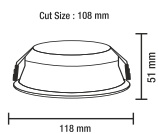

AP 1004

Deep Down Light

With External Driver.

METAL Body
DOWNLIGHT

LED Color: **6000K, 4000K, 3000K**

Shape: **Round**

Watt	Size (O x C x H)	Price	Packing
12W(4.8")	120 x 110 x 50 mm	₹ 1125	50 Pcs
18W(6")	150 x 140 x 55 mm	₹ 1375	50 Pcs
24W(7")	170 x 160 x 55 mm	₹ 1625	20 Pcs

Body: White

Driver: Apra

AP 1005

Deep Down Light

With External Driver.

PVC Body
DOWNLIGHT

LED Color: **6000K, 4000K, 3000K**

Shape: **Round**

Watt	Size (O x C x H)	Price	Packing
12W(4.3")	118 x 108 x 51 mm	₹ 500	20 Pcs
18W(5.6")	152 x 142 x 56 mm	₹ 750	20 Pcs

Body: White

Driver: Apra

GST extra as per applicable.

Freight & forwarding extra.