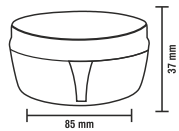

LED Color: **6000K, 4000K, 3000K**

Shape: **Round & Square**

Watt	Size (O x C x H)	Price	Packing
12W (4.8")	120 x 120 x 25 mm	₹ 435	50 Pcs
18W (6.8")	170 x 170 x 25 mm	₹ 675	50 Pcs
24W (8.8")	220 x 220 x 25 mm	₹ 850	30 Pcs

Body: White Adjustable

Cut Size: 2.5 - 4 Inch Adjustable

AP 933

A-Series Full Diffuser Adjustable Panel

With External Driver.

PVC Body
PANEL

LED Color: **6000K, 4000K, 3000K**

Shape: **Round & Square**

Watt	Size (O x C x H)	Recessed	Surface	Packing
12W (4.5")	115 x 115 x 37 mm	₹ 500	₹ 665	20 Pcs
24W (6.5")	165 x 165 x 37 mm	₹ 750	₹ 915	20 Pcs

Body: White Adjustable

Cut Size: 2.5 - 4 Inch Adjustable

GST extra as per applicable.

Freight & forwarding extra.

AP 934

Moon Shine Surface Panel

With Internal Driver.

PVC Body
PANEL

Body: **White**

Shape: **Round**

Watt	Size (O x C x H)	Price	Packing
6W (3.5")	85 x 85 x 37 mm	₹ 300	50 Pcs
15W (5.5")	142 x 142 x 39 mm	₹ 550	30 Pcs