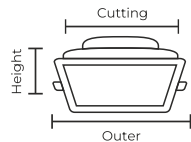

General Specification:

Beam Angle: Wide	Warranty: 2 Years
Surge Cap.: 4KV	Input Voltage: 110-350 VP 440V
IP Rating: IP20	Power Factor: >0.90(HPF)
Lumens: 110 /Watt	Material: Aluminium Die Casting