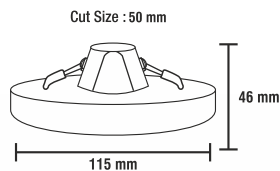

Moon Shine Surface Panel

With Internal Driver.

PVC Body
PANEL

Body: **White**

Shape: **Round**

Watt	Size (O x C x H)	Price	Packing
6W(3.5")	85 x 85 x 37 mm	₹ 300	50 Pcs
15W(5.5")	142 x 142 x 39 mm	₹ 550	30 Pcs

LED Color: **6W**: 6K, 4K, 3K, RED, BLUE, GREEN, PINK

15W: 6K, 4K, 3K

AP 716