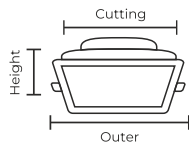

General Specification:

Beam Angle: Wide	Warranty: 2 Years
Surge Cap.: 4KV	Input Voltage: 110-350 VP 440V
IP Rating: IP20	Power Factor: >0.90(HPF)
Lumens: 110 /Watt	Material: PVC Plastic Body