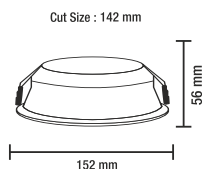

Watt	Size (O x C x H)	Price	Packing
8+8W (3.5")	88 x 50 x 41 mm	₹ 350	20 Pcs
12+12W (4.5")	115 x 50 x 46 mm	₹ 500	20 Pcs

LED Color: WH+WW, WH+BL, WH+PINK, WH+RGB, WH+RED, WH+RBG, WH+GREEN

GST extra as per applicable.

Freight & forwarding extra.

AP 1004

Deep Down Light

With External Driver.

METAL Body
DOWNLIGHT

LED Color: **6000K, 4000K, 3000K**

Shape: **Round**

Watt	Size (O x C x H)	Price	Packing
12W (4.8")	120 x 110 x 50 mm	₹ 1125	50 Pcs
18W (6")	150 x 140 x 55 mm	₹ 1375	50 Pcs
24W (7")	170 x 160 x 55 mm	₹ 1625	20 Pcs