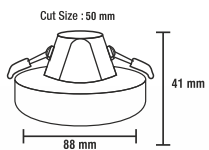

Moon Shine Surface Panel

With Internal Driver.

PVC Body
PANEL

Body: **White**

Shape: **Round**

Watt	Size (O x C x H)	Price	Packing
6W(3.5")	85 x 85 x 37 mm	₹ 300	50 Pcs
15W(5.5")	142 x 142 x 39 mm	₹ 550	30 Pcs

LED Color: **6W**: 6K, 4K, 3K, RED, BLUE, GREEN, PINK

15W: 6K, 4K, 3K

AP 716