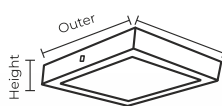

General Specification:

Beam Angle: Wide	Warranty: 2 Years
Surge Cap.: 4KV	Input Voltage: 110-350 VP 440V
IP Rating: IP20	Power Factor: >0.90(HPF)
Lumens: 110 /Watt	Material: PVC Plastic Body