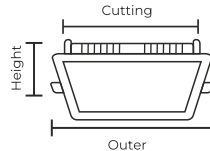

AP 078

AP 1703

M Series - Backlit LED Panel

LED Panel with HPF Driver.

METAL Body
PANEL

LED Color: **6000K, 4000K, 3000K**

Shape: **Round & Square**

Watt	Size (O x C x H)	Recessed	Surface	Packing
4W(3")	90 x 70 x 20 mm	₹ 225	₹ 250	50 Pcs
8W(4")	120 x 105 x 20 mm	₹ 335	₹ 435	50 Pcs
12W(5")	150 x 135 x 20 mm	₹ 475	NA	20 Pcs
15W(6")	170 x 155 x 20 mm	₹ 525	₹ 685	20 Pcs
18W(7")	190 x 175 x 20 mm	₹ 700	NA	20 Pcs
22W(8")	225 x 205 x 20 mm	₹ 700	₹ 935	20 Pcs
30W(12")	300 x 280 x 20 mm	₹ 1315	₹ 1565	10 Pcs

LED Color: **Color Changing (6K+4K+3K)**

8W(4")	90 x 70 x 20 mm	₹ 415	₹ 500	50 Pcs
12W(5")	120 x 105 x 20 mm	₹ 615	₹ 750	50 Pcs

General Specification:

Beam Angle: Wide	Warranty: 2 Years
Surge Cap.: 4KV	Input Voltage: 110-350 VP 440V
IP Rating: IP20	Power Factor: >0.90(HPF)
Lumens: 110 /Watt	Material: Aluminium Die Casting

GST extra as per applicable.

Freight & forwarding extra.